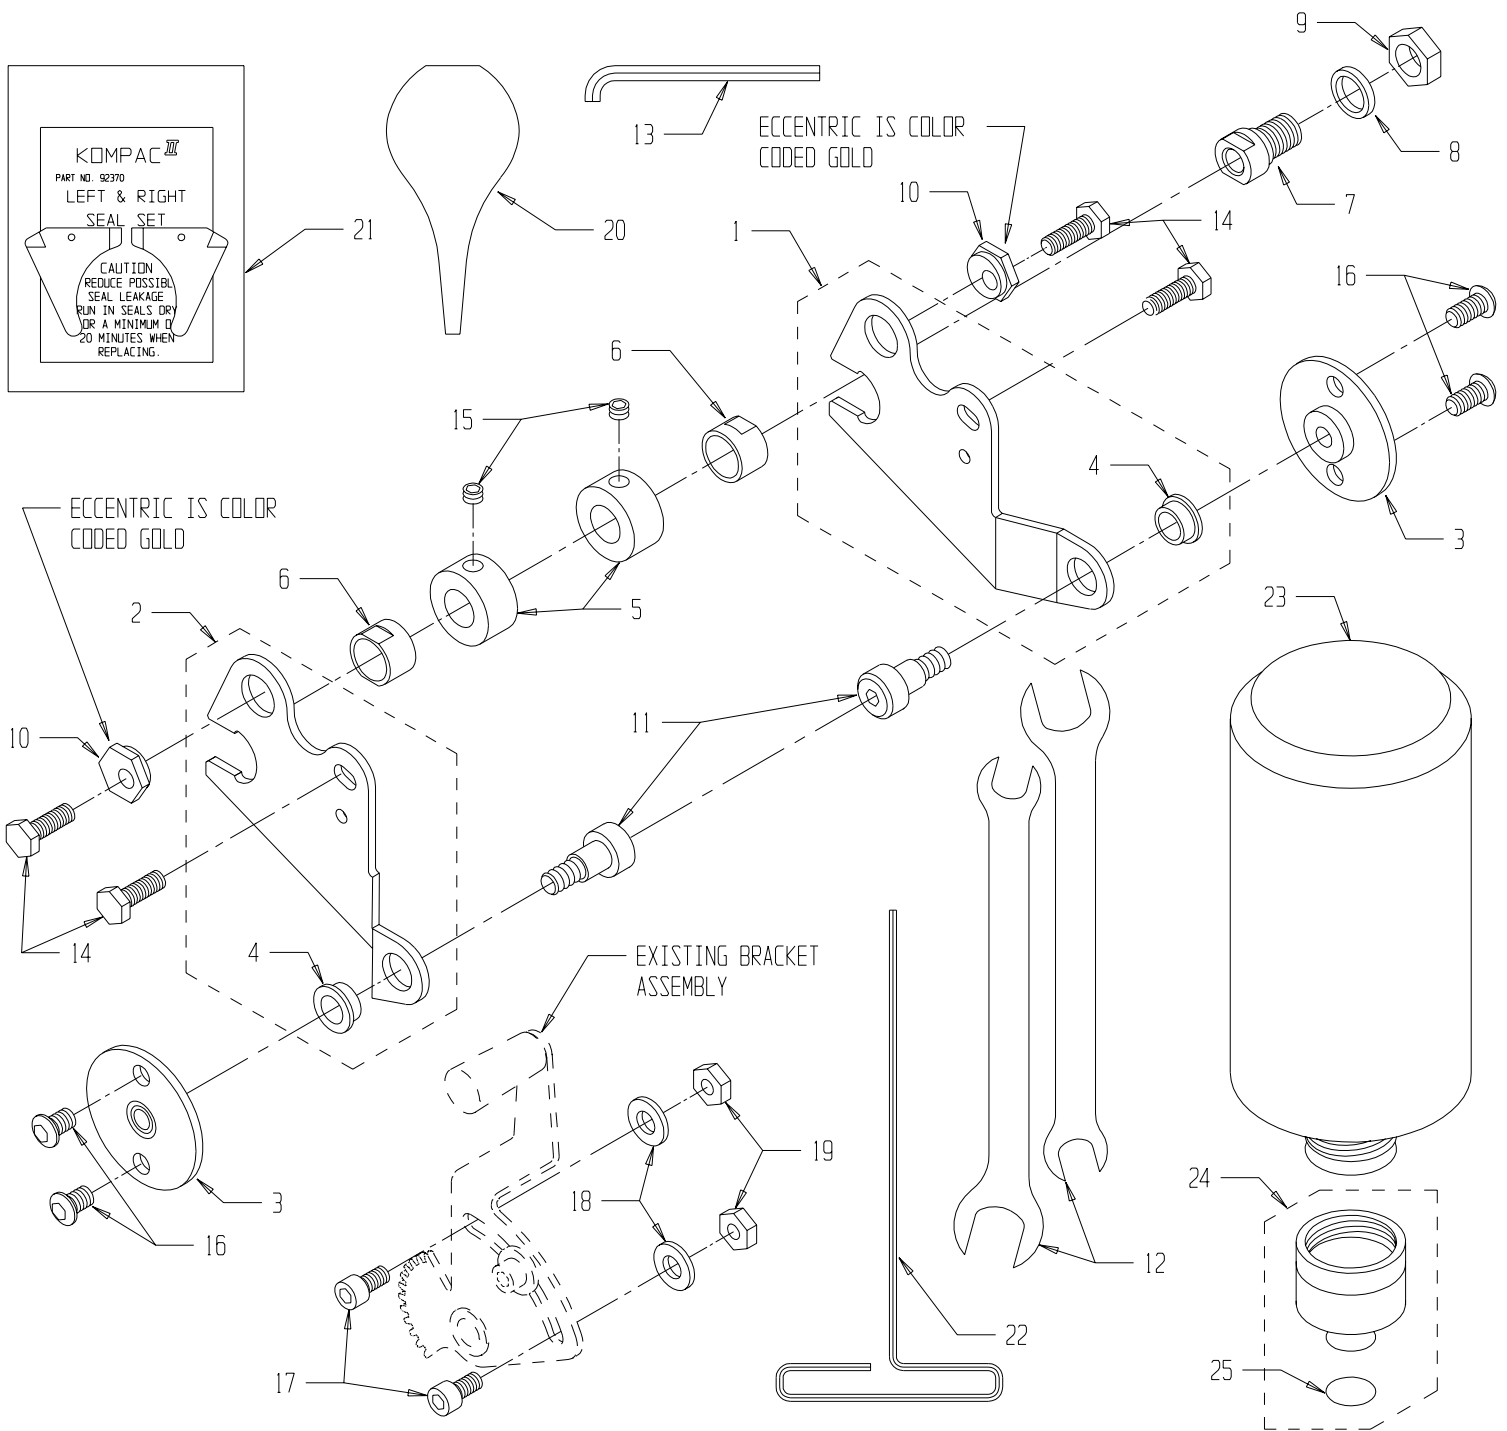

AB 3850

Parts Catalog # 090302

159 DWIGHT PLACE , FAIRFIELD , NEW JERSEY 07004
TEL: 973-227-8611 / 800-541-5702
FAX: 973-227-7532

* PART IS INCLUDED IN OUTLINED SUBASSEMBLY.

ITEM#	PART #	DESCRIPTION	QTY
41	92234	TAB	*
40	92259	SPRING COVER	*
39	92236	TAB SPRING	*
38	91949	SPRING PIN	*
37	91997	OSC. RETAINING CLIP	*
36	91965	OSC. RETAINING WASHER	*
35	91111	OSC. DRIVE SHAFT FOLLOWER	*
34	92720	23-1/4" FORM ROLLER W/B	1
33	92710	23-1/4" METERING ROLLER W/B	1
32	92303	SHOULDER SCREW	*
31	91308	23-1/4" OSC. ROLL. PARTS ASSY	1

30	91982	#10-32 NUT	2
29	92502	23-1/4" TIE BAR	2
28	92601	INWARD NIP SYMBOL	2*
27	92494	WARNING STICKER	1
26	91810	#10-24 X 1/8 SLOT SET SCW	2
25	91806	#6-32 X 3/8 PHILLIPS HD SCW	*
24	92691	COVER NUT	2
23	92304	GUIDE PIN	*
22	92604	NOZZLE	*
21	92491	WAVE WASHER	2
20	91851	#10-32 x 1 SET SCREW	2
19	92940	GEAR CLUTCH ASSY, AB 8580	1
18	92415	THRUST WASHER	*
17	91380	23-1/4" OSC. COVER ASSEMBLY	1
16	92401	BEARING	*

15	91814	#10-24 X 3/4 STUD	*
14	91811	#10-24 X 1/4 SET SCREW	4*
13	91802	#3-48 X 1/4 FLAT HD SCREW	*
12	92238	COMPRESSION SPRING	*
11	92290	BACKING PLATE KIT (L & R)	1
10	92370	SEAL SET (L & R)	1
9	92291	ECCENTRIC	2
8	92222	METERING GAUGE	2
7	91816	#10-24 x 3/8 BUTTON HD SCREW	4
6	91829	#10-24 x 11/16 SOCKET HD SCW	4
5	91017	R.H. OSC. END BLOCK	1
4	91018	L.H. OSC. END BLOCK	1
3	91219	ALIGNMENT BLOCK	2
2	92210	L.H. END FRAME ASSY	1
1	92200	R.H. END FRAME ASSY	1

AB 3850 BRACKET KIT: P/N 93790

PARTS CATALOG #90302 REV A

* PART IS INCLUDED IN OUTLINED SUBASSEMBLY.

ITEM	PART NO.	DESCRIPTION	QTY.
25	92765	O-RING	*
24	92760	DISPENSING VALVE ASSY	1
23	92771	CALIBRATED BOTTLE	1
22	90755	3/32" T-WRENCH	1
21	92370	KOMPAC SEAL SET (L & R)	1
20	92778	KOMPAC SYRINGE	1
19	91972	1/4"-20 NUT, LOCKING	2
18	91962	WASHER, NO. 12	2
17	91875	1/4"-20x3/8" SOCKET HEAD SCREW	2
16	91895	1/4"-28x3/8" BUTTON HD SCREW	4