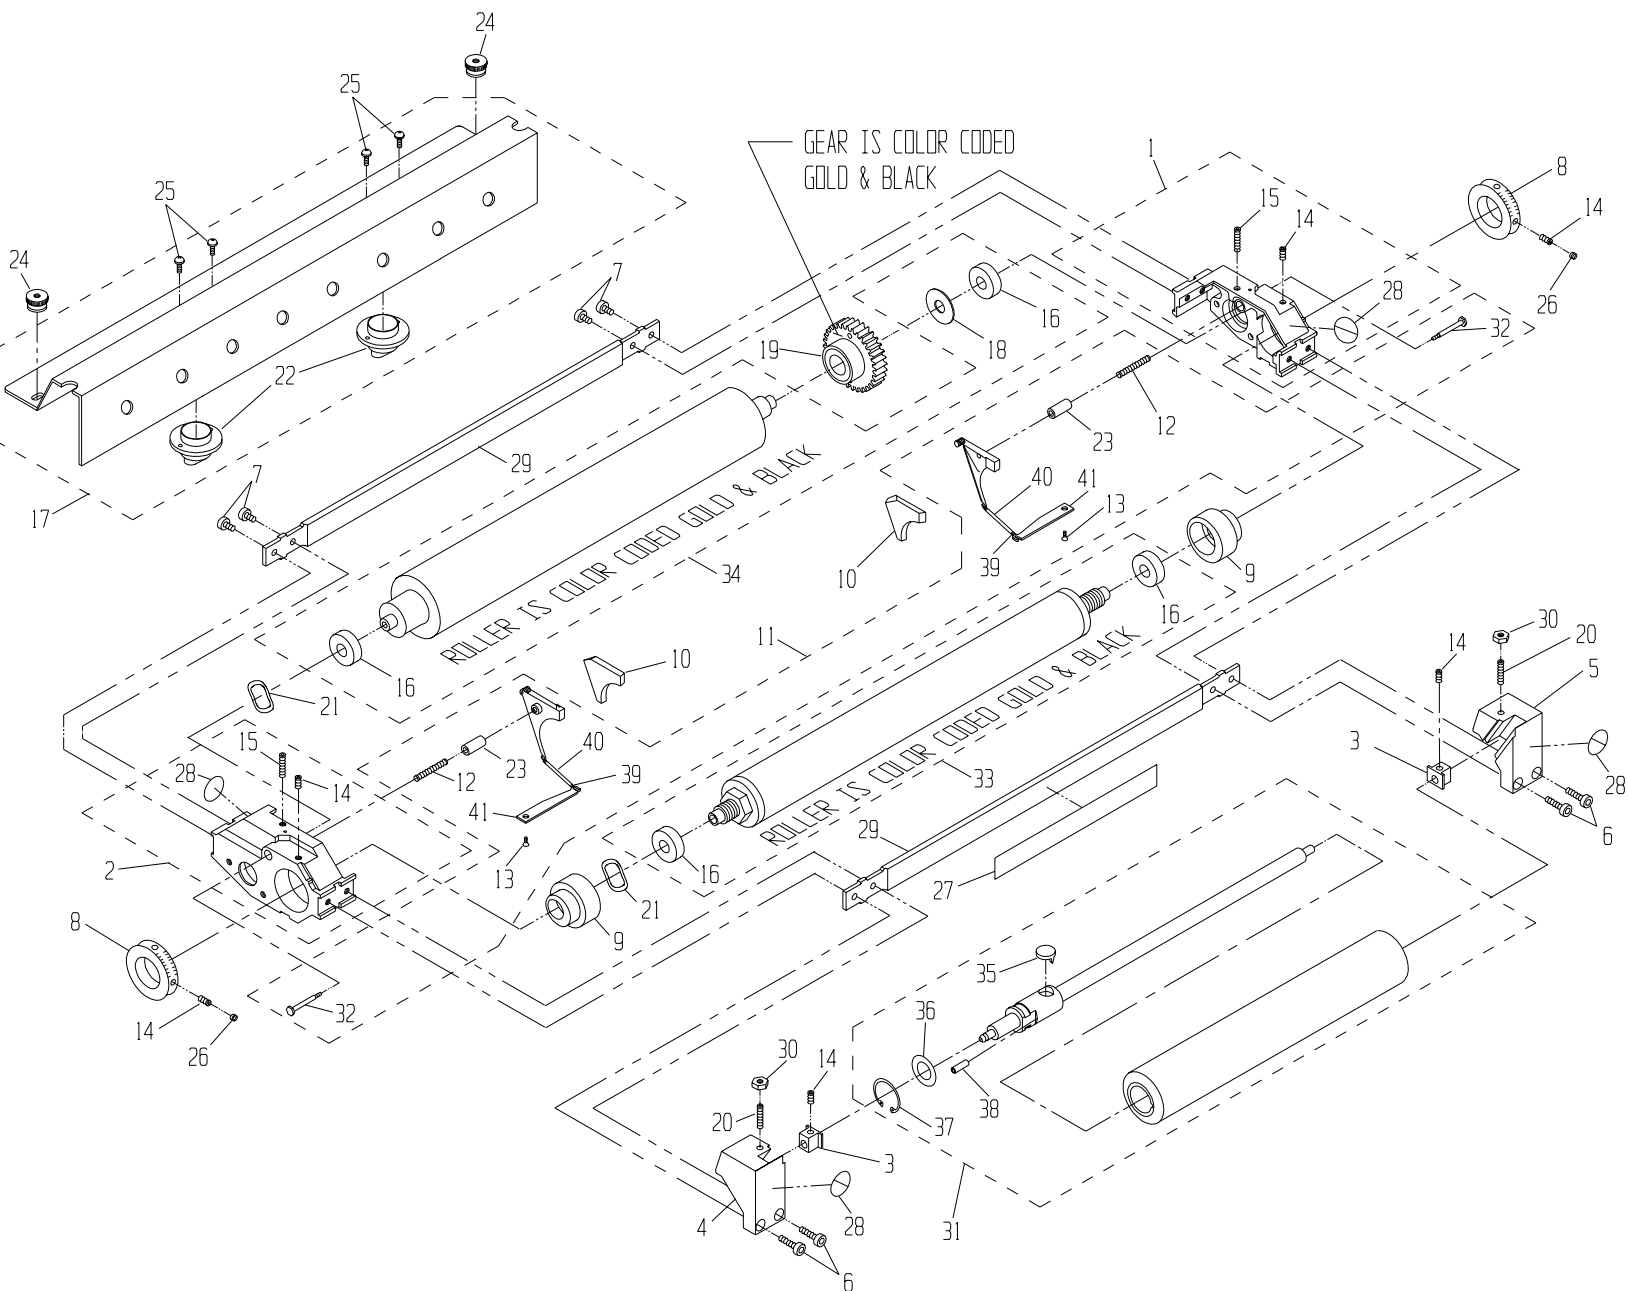

AB 3850

Parts Catalog # 090302

159 DWIGHT PLACE , FAIRFIELD , NEW JERSEY 07004
TEL: 973-227-8611 / 800-541-5702
FAX: 973-227-7532

* PART IS INCLUDED IN OUTLINED SUBASSEMBLY.

ITEM#	PART #	DESCRIPTION	QTY
41	92234	TAB	*
40	92259	SPRING COVER	*
39	92236	TAB SPRING	*
38	91949	SPRING PIN	*
37	91997	OSC. RETAINING CLIP	*
36	91965	OSC. RETAINING WASHER	*
35	91111	OSC. DRIVE SHAFT FOLLOWER	*
34	92720	23-1/4" FORM ROLLER W/B	1
33	92710	23-1/4" METERING ROLLER W/B	1
32	92303	SHOULDER SCREW	*
31	91308	23-1/4" OSC. ROLL. PARTS ASSY	1

30	91982	#10-32 NUT	2
29	92502	23-1/4" TIE BAR	2
28	92601	INWARD NIP SYMBOL	2*
27	92494	WARNING STICKER	1
26	91810	#10-24 X 1/8 SLOT SET SCW	2
25	91806	#6-32 X 3/8 PHILLIPS HD SCW	*
24	92691	COVER NUT	2
23	92304	GUIDE PIN	*
22	92604	NOZZLE	*
21	92491	WAVE WASHER	2
20	91851	#10-32 x 1 SET SCREW	2
19	92940	GEAR CLUTCH ASSY, AB 8580	1
18	92415	THRUST WASHER	*
17	91380	23-1/4" OSC. COVER ASSEMBLY	1
16	92401	BEARING	*

15	91814	#10-24 X 3/4 STUD	*
14	91811	#10-24 X 1/4 SET SCREW	4*
13	91802	#3-48 X 1/4 FLAT HD SCREW	*
12	92238	COMPRESSION SPRING	*
11	92290	BACKING PLATE KIT (L & R)	1
10	92370	SEAL SET (L & R)	1
9	92291	ECCENTRIC	2
8	92222	METERING GAUGE	2
7	91816	#10-24 x 3/8 BUTTON HD SCREW	4
6	91829	#10-24 x 11/16 SOCKET HD SCW	4
5	91017	R.H. OSC. END BLOCK	1
4	91018	L.H. OSC. END BLOCK	1
3	91219	ALIGNMENT BLOCK	2
2	92210	L.H. END FRAME ASSY	1
1	92200	R.H. END FRAME ASSY	1

ITEM	PART NO.	DESCRIPTION	QTY.
15	91870	BRASS TIPPED SET SCREW	2
14	91867	1/4"-20x1/2" HEX HD SCREW	4
13	93708	3/16" ALLEN WRENCH	1
12	93555	KOMPAC WRENCH	2
11	93804	SHOULDER SCREW	2
10	93543	BRACKET ECCENTRIC	2
9	91980	7/16"-20 NUT	1
8	93612	BEARING BOLT SLEEVE	1
7	93812	BEARING BOLT	1
6	93818	ECCENTRIC SHAFT BUSHING	2
5	91910	9/16" COLLAR	2
4	93816	FLANGE BEARING	*
3	93800	BOLT RETAINER ASSY	2
2	93810	LH MOUNTING BRACKET ASSY	1
1	93820	RH MOUNTING BRACKET ASSY	1