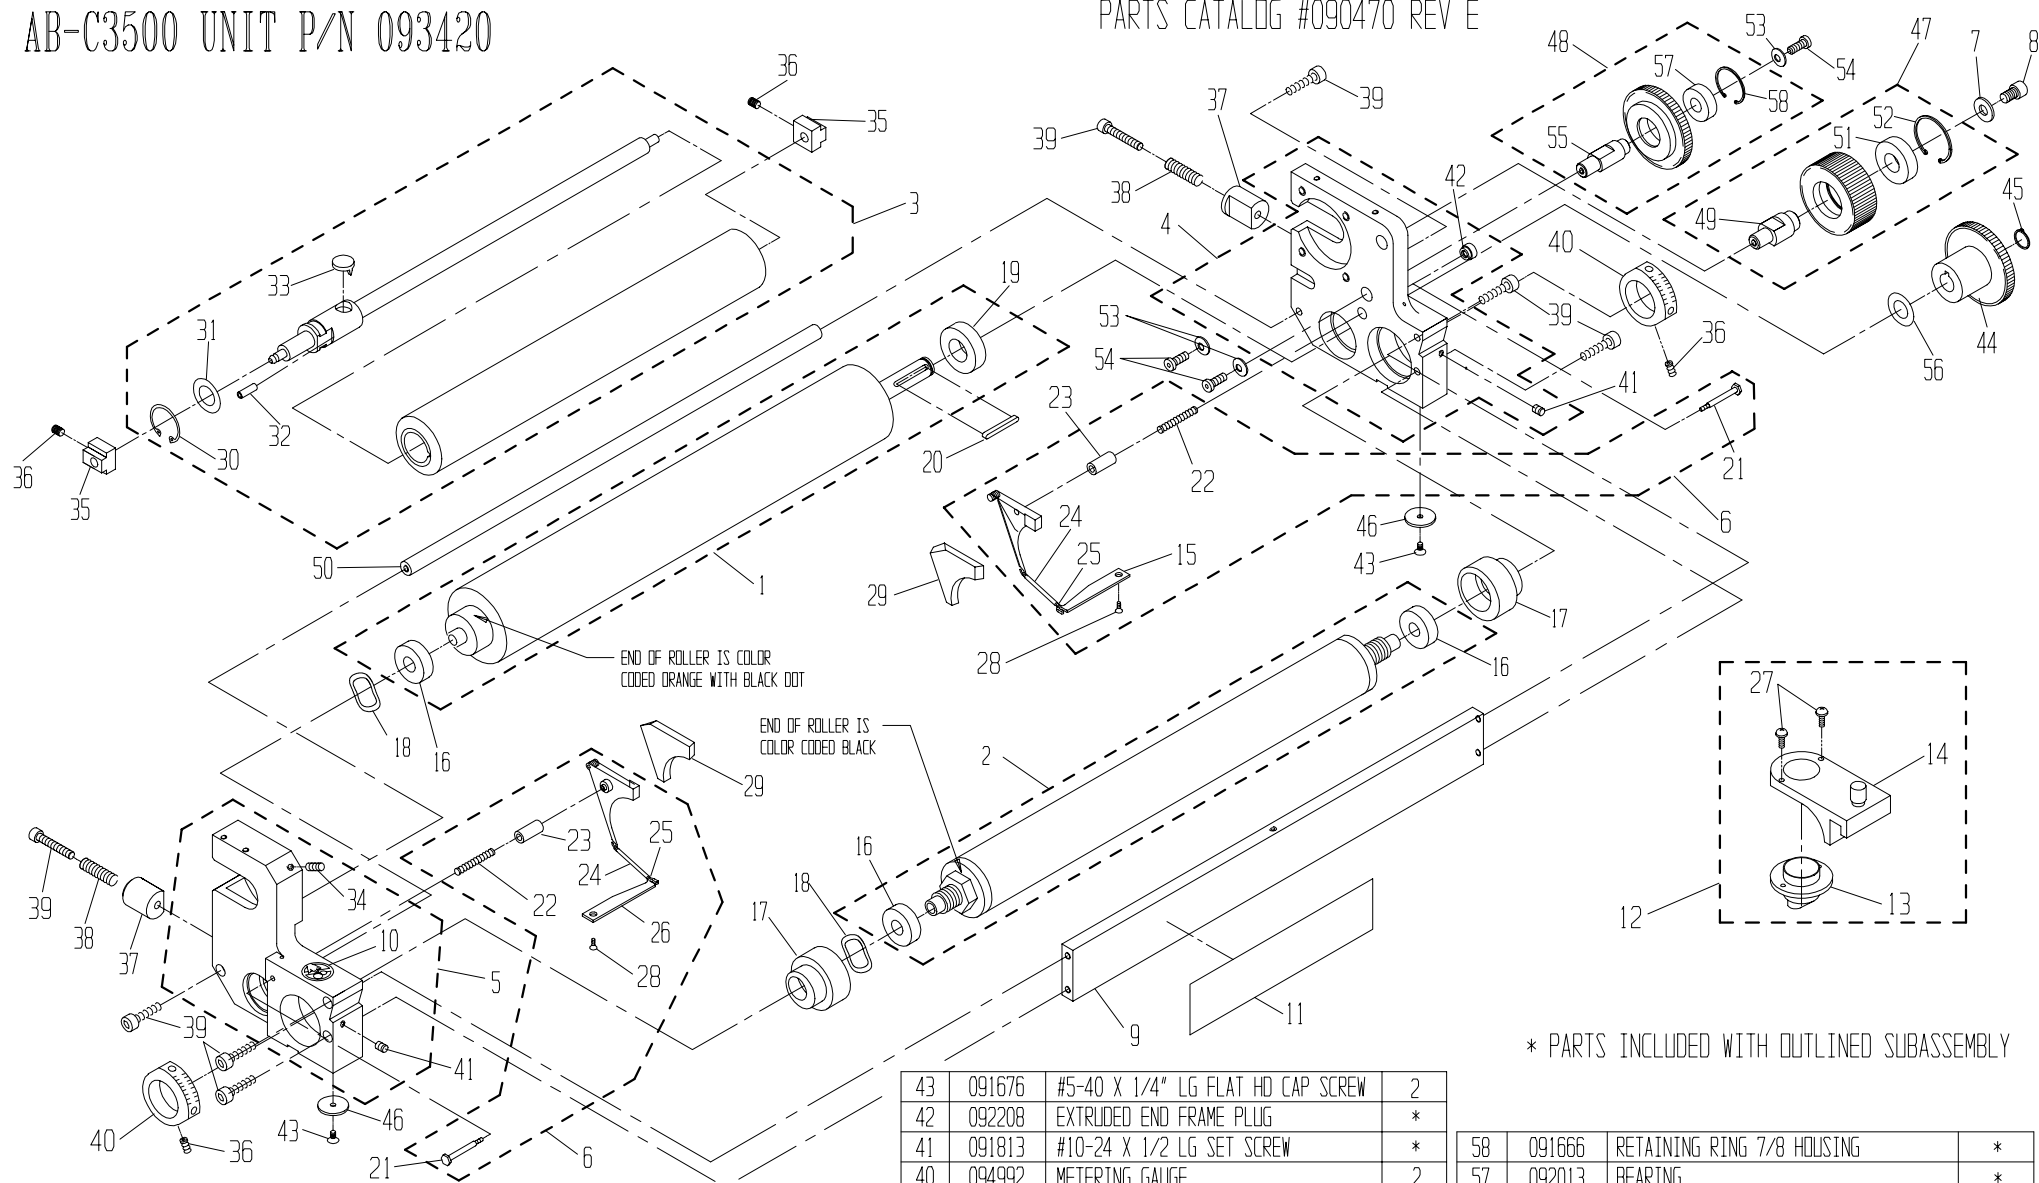

Parts Catalog # 090470

159 DWIGHT PLACE , FAIRFIELD , NEW JERSEY 07004

TEL: 973-227-8611 / 800-541-5702

FAX: 973-227-7532

* PARTS INCLUDED WITH OUTLINED SUBASSEMBLY

13	092604	NOZZLE	*	26	092234	TAB (DP-SIDE)	*
12	098750	BRACKET NOZZLE ASSEMBLY	1	25	092236	TAB SPRING	*
11	090984	I.D. STICKER	1	24	092259	SPRING COVER	*
10	092601	SAFETY STICKER	1	23	092304	GUIDE PIN	*
9	095247	TIE PLATE	1	22	092238	COMPRESSION SPRING	*
8	091876	1/4-20 X 3/8 LG SDC HD CAP SCR.	1	21	092303	SHOULDER SCREW	*
7	091634	1/4 SAE FLAT WASHER	1	20	095224	KEY, FORM ROLL	1
6	090700	BACKING PLATE KIT	1	19	092586	BEARING	*
5	095239	ASSEMBLY, END FRAME L.H.	1	18	092491	WAVE WASHER	2
4	095238	ASSEMBLY, END FRAME R.H.	1	17	092291	ECCENTRIC	2
3	091311	ASSY, 13 1/4" OSC. LONG STROKE	1	16	092401	BEARING	*
2	094240	METERING ROLLER ASSEMBLY	1	15	090701	TAB (GEAR SIDE)	*
1	095193	FORM ROLL WITH BEARING	1	14	094997	BRACKET, NOZZLE	*
ITEM	PART NO.	DESCRIPTION	QTY.	ITEM	PART NO.	DESCRIPTION	QTY.

43	091676	#5-40 X 1/4" LG FLAT HD CAP SCREW	2
42	092208	EXTRUDED END FRAME PLUG	*
41	091813	#10-24 X 1/2 LG SET SCREW	*
40	094992	METERING GAUGE	2
39	091853	#10-32 X 1 1/8 LG SDC HD CAP SCREW	8
38	093466	COMPRESSION SPRING	2
37	095211	POST, OSCILLATOR	2
36	091811	#10-24 X 1/4 LONG SET SCREW	4
35	095209	BLOCK, ROLLER ALIGNMENT	2
34	091871	10-32 x 3/8 LG BRASS TIP SET SCREW	*
33	091111	OSC. DRIVE SHAFT FOLLOWER	*
32	091949	SPRING PIN	*
31	091965	OSC. RETAINING WASHER	*
30	091997	OSC. RET CLIP	*
29	092370	SEAL SET (L.H. & R.H. SEALS)	1
28	091802	#3-48 X 1/4 LG FLAT HD SCREW	*
27	091907	#6-32 X 3/8 LG PHIL HD SCREW	*
ITEM	PART NO.	DESCRIPTION	QTY.

13	092783	MEASURING CUP	**
12	092774	WASH-UP BOTTLE, LONG NECK	**
11	092760	DISPENSING VALVE	**
10	092771	ROUND CALIBRATED BOTTLE	**
9	092765	VALVE BODY O-RING	*
8	092370	SEAL SET(L.H. & R.H.)	1
ITEM	PART NO.	DESCRIPTION	QTY.