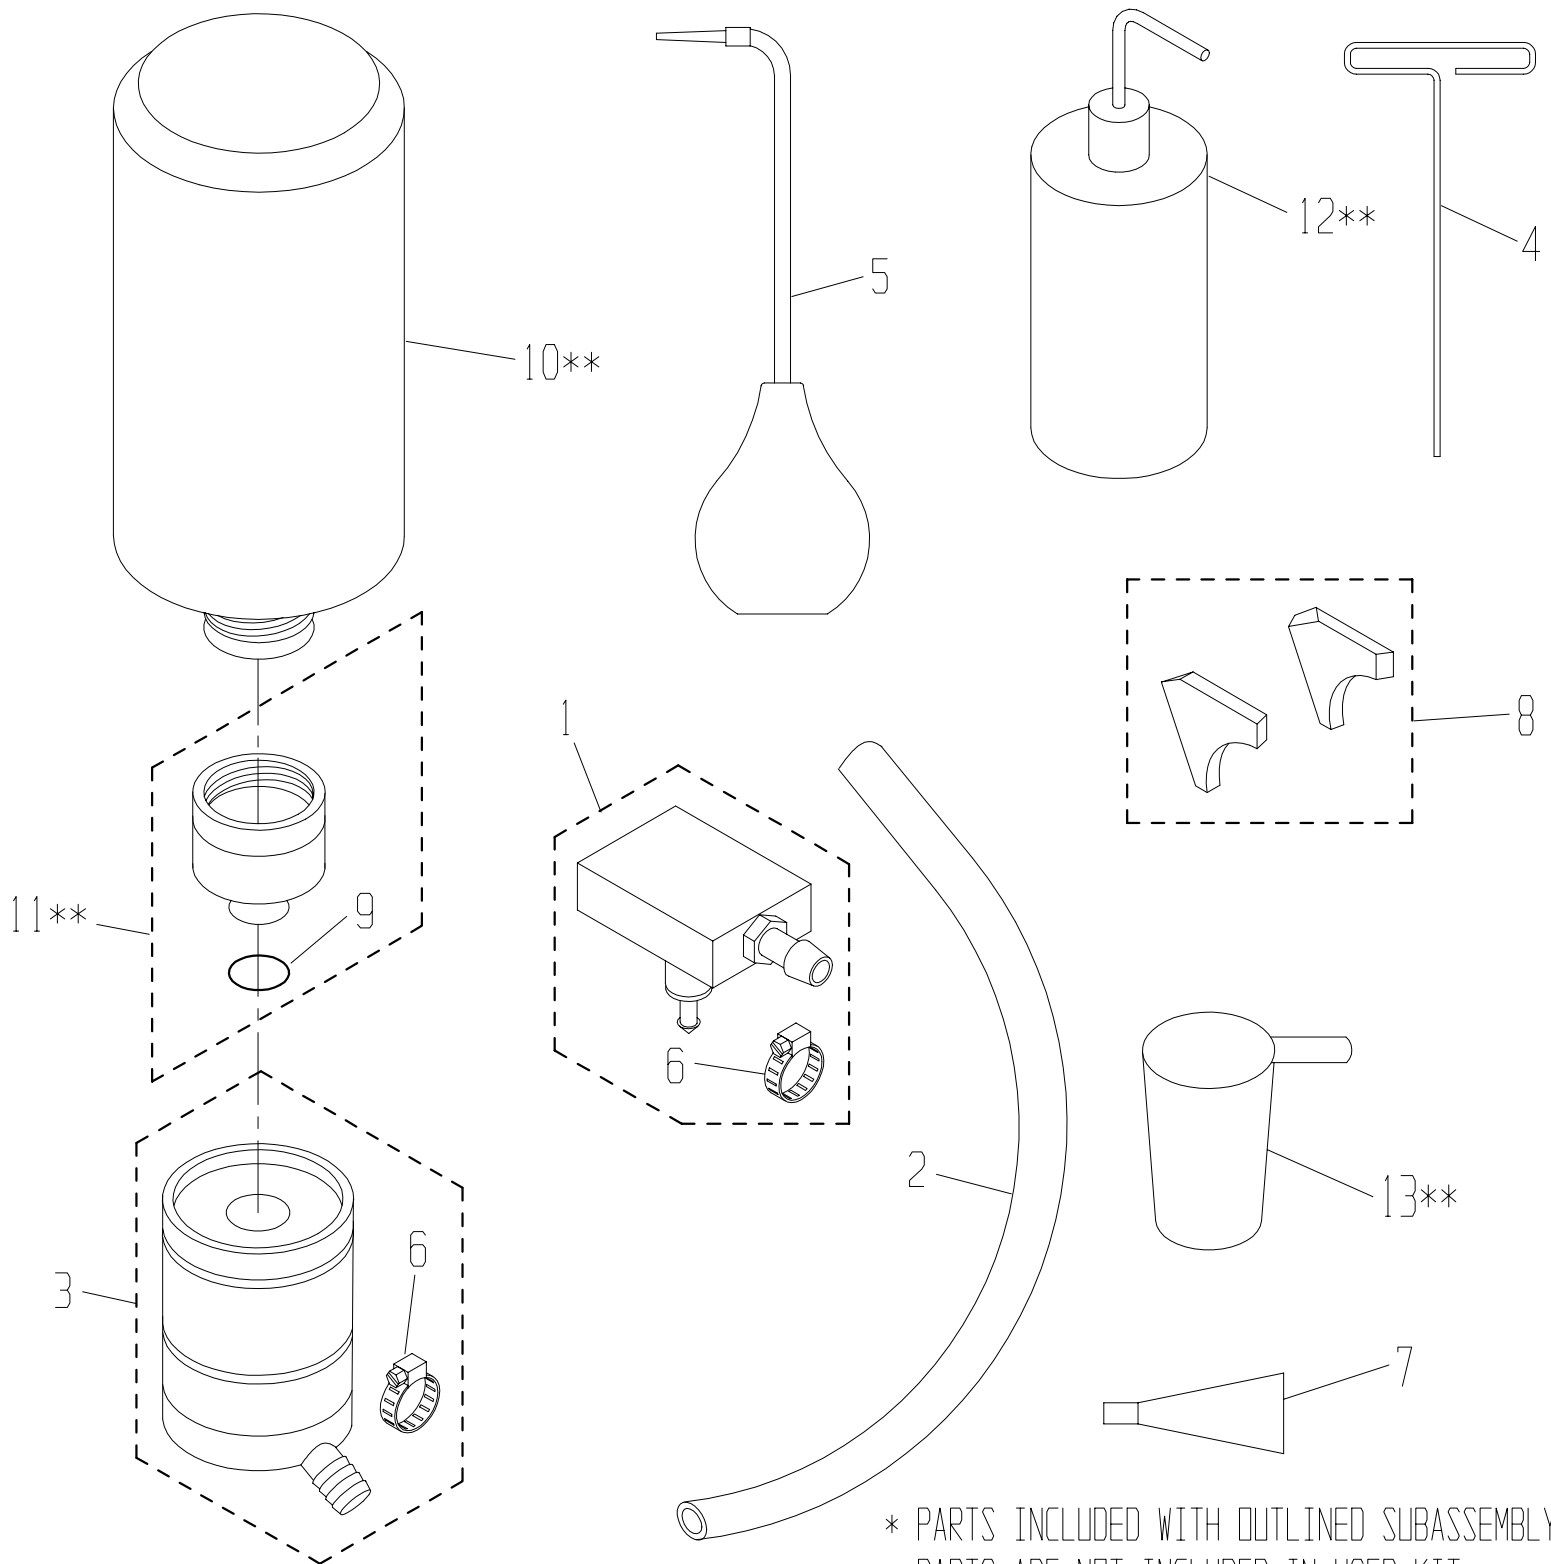

* PARTS INCLUDED WITH OUTLINED SUBASSEMBLY
** PARTS ARE NOT INCLUDED IN USER KIT

7	092061	LOCTITE	1
6	091911	1/4 - 25/32 ADJUSTING CLAMP	*
5	092779	ASS'Y, SYRINGE, LONG NECK	1
4	090755	3/32 "T" HANDLE WRENCH	1
3	092740	BOTTLE VALVE ASSEMBLY	1
2	092756	1/2" I.D. X 3/4" O.D. PVC TUBING	1
1	092750	ADAPTER BASE ASSEMBLY	1
ITEM	PART NO.	DESCRIPTION	QTY.

13	092783	MEASURING CUP	**
12	092774	WASH-UP BOTTLE, LONG NECK	**
11	092760	DISPENSING VALVE	**
10	092771	ROUND CALIBRATED BOTTLE	**
9	092765	VALVE BODY O-RING	*
8	092370	SEAL SET(L.H. & R.H.)	1
ITEM	PART NO.	DESCRIPTION	QTY.