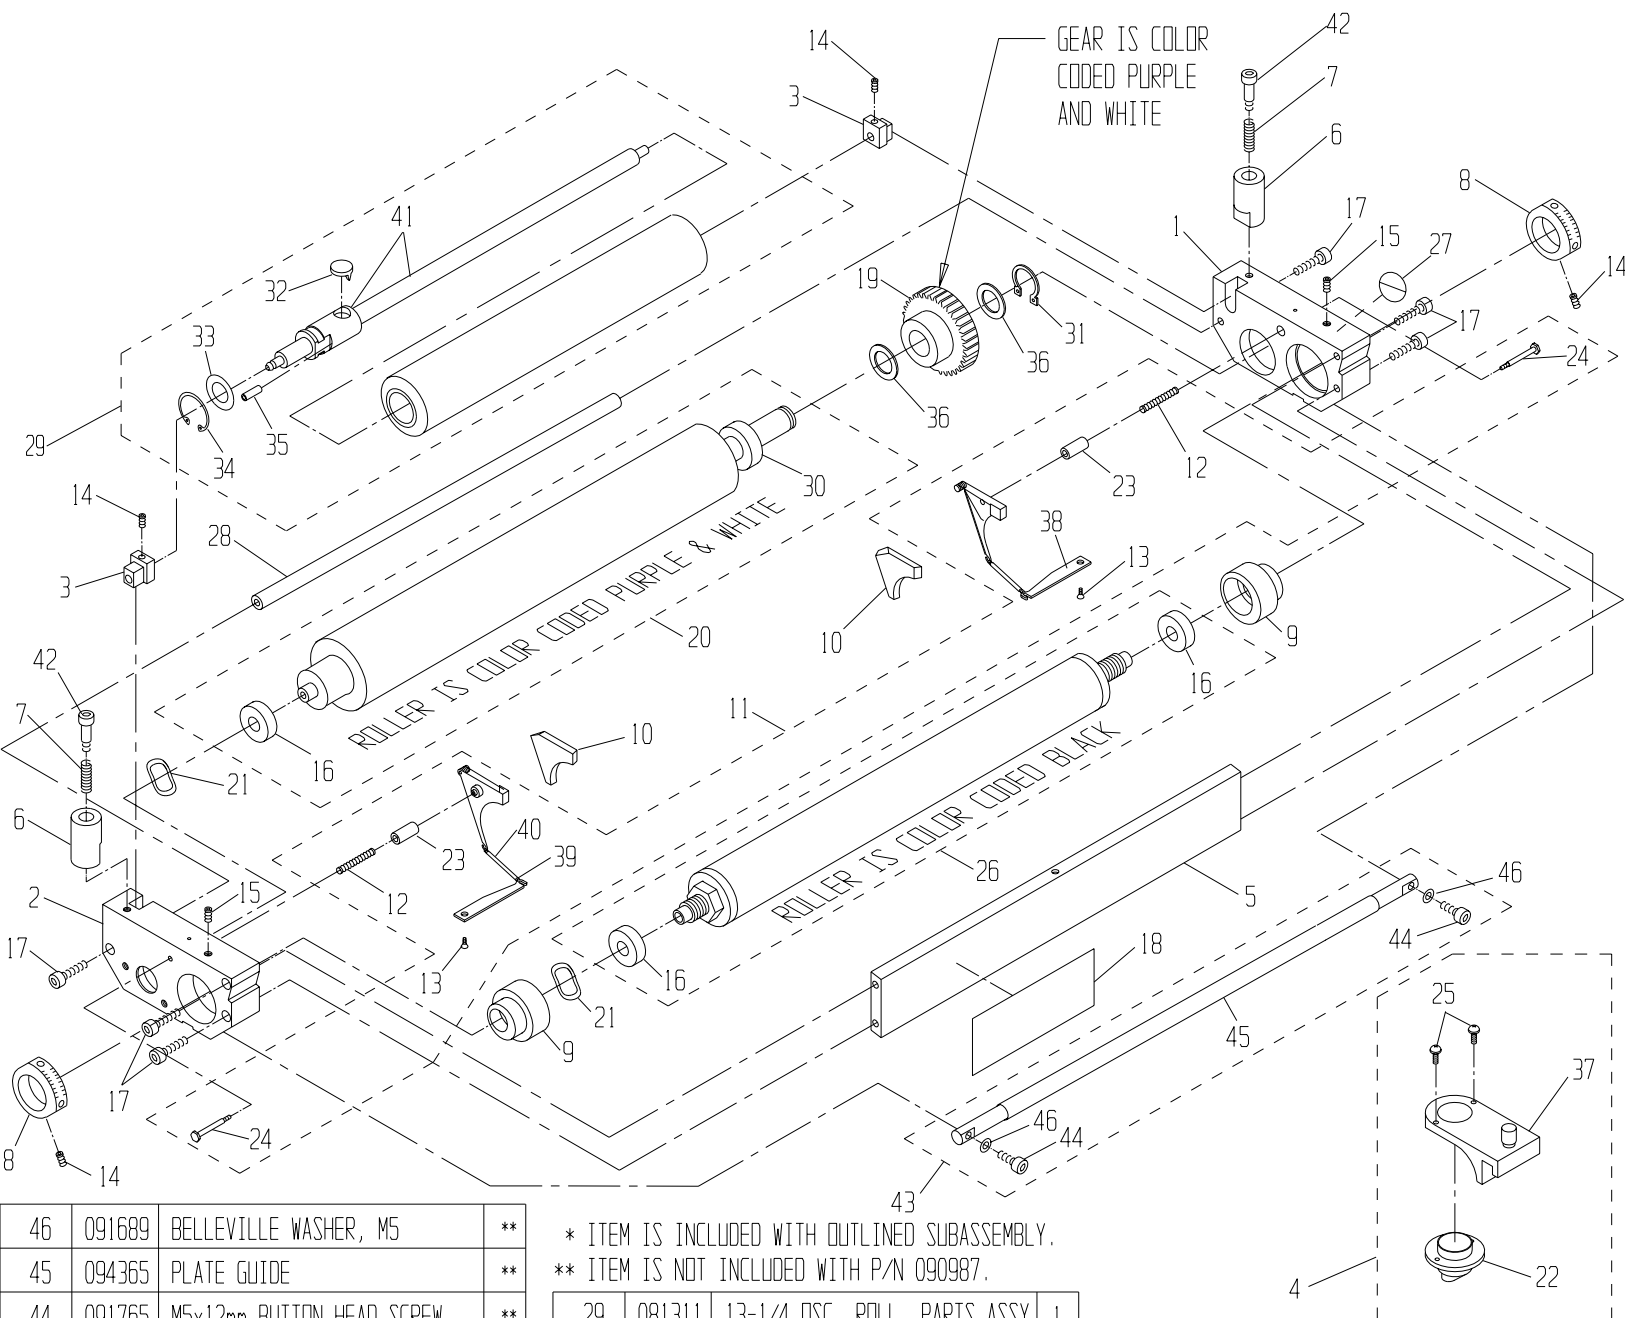

Parts Catalog # 090892

159 DWIGHT PLACE , FAIRFIELD , NEW JERSEY 07004
TEL: 973-227-8611 / 800-541-5702
FAX: 973-227-7532

46	091689	BELLEVILLE WASHER, M5	**
45	094365	PLATE GUIDE	**
44	091765	M5x12mm BUTTON HEAD SCREW	**
43	090879	PLATE GUIDE ASSY	**
42	091708	SHOULDER SCREW, 6mm	2
41	091262	SHAFT ASSY, S.S.	*
40	092259	SPRING COVER	*
39	092236	TAB SPRING	*
38	090971	TAB, SHORT	*
37	094997	BRACKET, NOZZLE	*
36	091966	WASHER, FLAT	2
35	091949	SPRING PIN	*
34	091997	OSC. RETAINING CLIP	*
33	091965	OSC. RETAINING WASHER	*
32	091111	OSC. DRIVE SHAFT FOLLOWER	*
31	091662	RETAINING RING	1
30	092586	BEARING	*
ITEM#	PART #	DESCRIPTION	QTY

* ITEM IS INCLUDED WITH OUTLINED SUBASSEMBLY.
 ** ITEM IS NOT INCLUDED WITH P/N 090987.

29	081311	13-1/4 OSC. ROLL. PARTS ASSY	1
28	090989	TIE ROD	1
27	092601	SAFETY STICKER	1
26	094240	13-1/4" METERING ROLLER W/B	1
25	091907	#6-32 X 3/8 PHILLIPS HD SCW	*
24	092296	SHOULDER SCREW	*
23	092304	GUIDE PIN	*
22	092604	NOZZLE	*
21	092491	WAVE WASHER	2
20	090973	13-1/4" FORM ROLLER W/B	1
19	090959	GEAR CLUTCH ASSY, HMD-34	1
18	090984	I.D. STICKER (HAMADA)	1
17	091898	M5 x 35mm SOC. HD. SCREW	6
16	092401	BEARING	*
15	091904	M5 x 16mm SET SCREW	2
ITEM#	PART #	DESCRIPTION	QTY

HMD-234 BRACKET KIT: P/N 090894

PARTS CATALOG #090892 REV. D

** ITEMS INDICATED ARE NOT PART OF BRACKET KIT

ITEM#	PART #	DESCRIPTION	QTY
18	092785	WASH-UP BOTTLE	**
17	094990	FELT CLEANING SEALS	**
16	092783	MEASURING CUP	**
15	091891	M5 x 16mm SCREW	6
14	091758	M8 x 20mm SCREW	4
13	091892	M8 x 35mm SCREW	1
12	092099	EXTENSION SPRING	2
ITEM#	PART #	DESCRIPTION	QTY