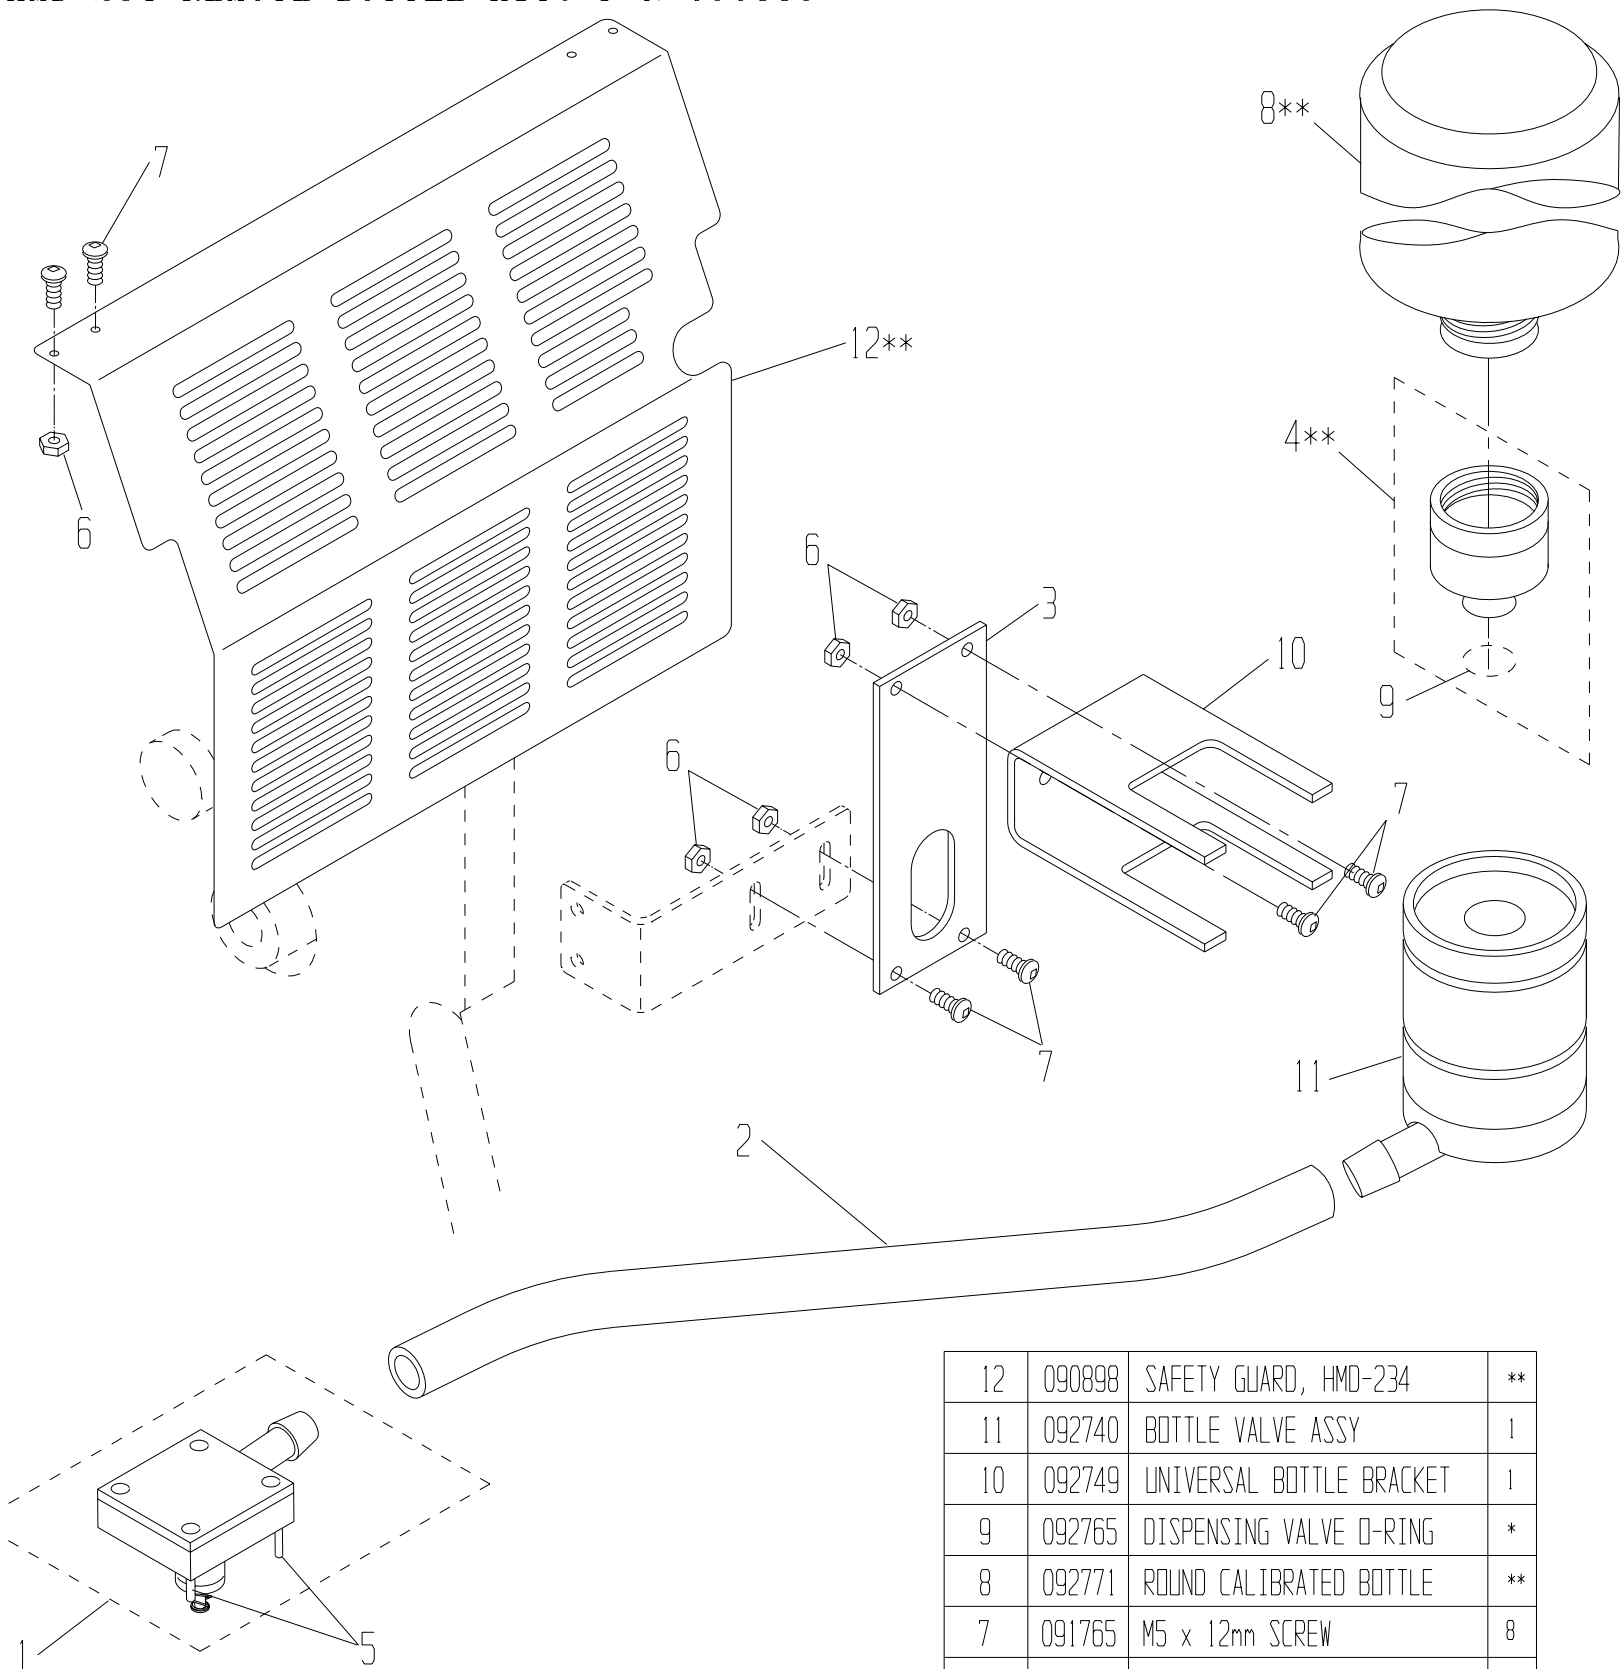

CUT TUBING ITEM #2 TO LENGTH AT INSTALLATION.

RECIRCULATOR SUBASS'Y: P/N 094730

PARTS CATALOG #090892 REV. D

NOTE: USE THREAD SEALANT FELPRO #51370 OR EQUIVALENT ON ALL PIPE THREADED CONNECTIONS

17	091956	WASHER, FLAT	6
16	094618	PANEL NUT	1
15	095955	CONNECTOR 1/8 NPT x 1/4 HOSE.	2
14	094612	PLATE, MOUNTING	1
13	091907	SCREW #6-32 PAN HD. SELF-TAP	2
12	091824	SCREW #6-32 TRUSS HD.	1
11	091062	FITTING, 1/8 NPT x 3/8 BARB	1
10	095939	TIP, VACUUM	1
09	095938	BODY, VACUUM	1
08	095948	NIPPLE, CLOSE, 1/8 NPT	1
07	095949	BALL VALVE	1
06	094616	COUPLING, 1/8 NPT	1
05	094613	TEE, STREET, 1/8 NPT	1
04	094615	NIPPLE, LONG, 1/8 NPT	1
03	094614	ELBOW, STREET, 1/8 NPT	2
02	094617	NEEDLE VALVE	1
01	094611	ENCLOSURE	1
ITEM	PART NO.	DESCRIPTION	QTY.