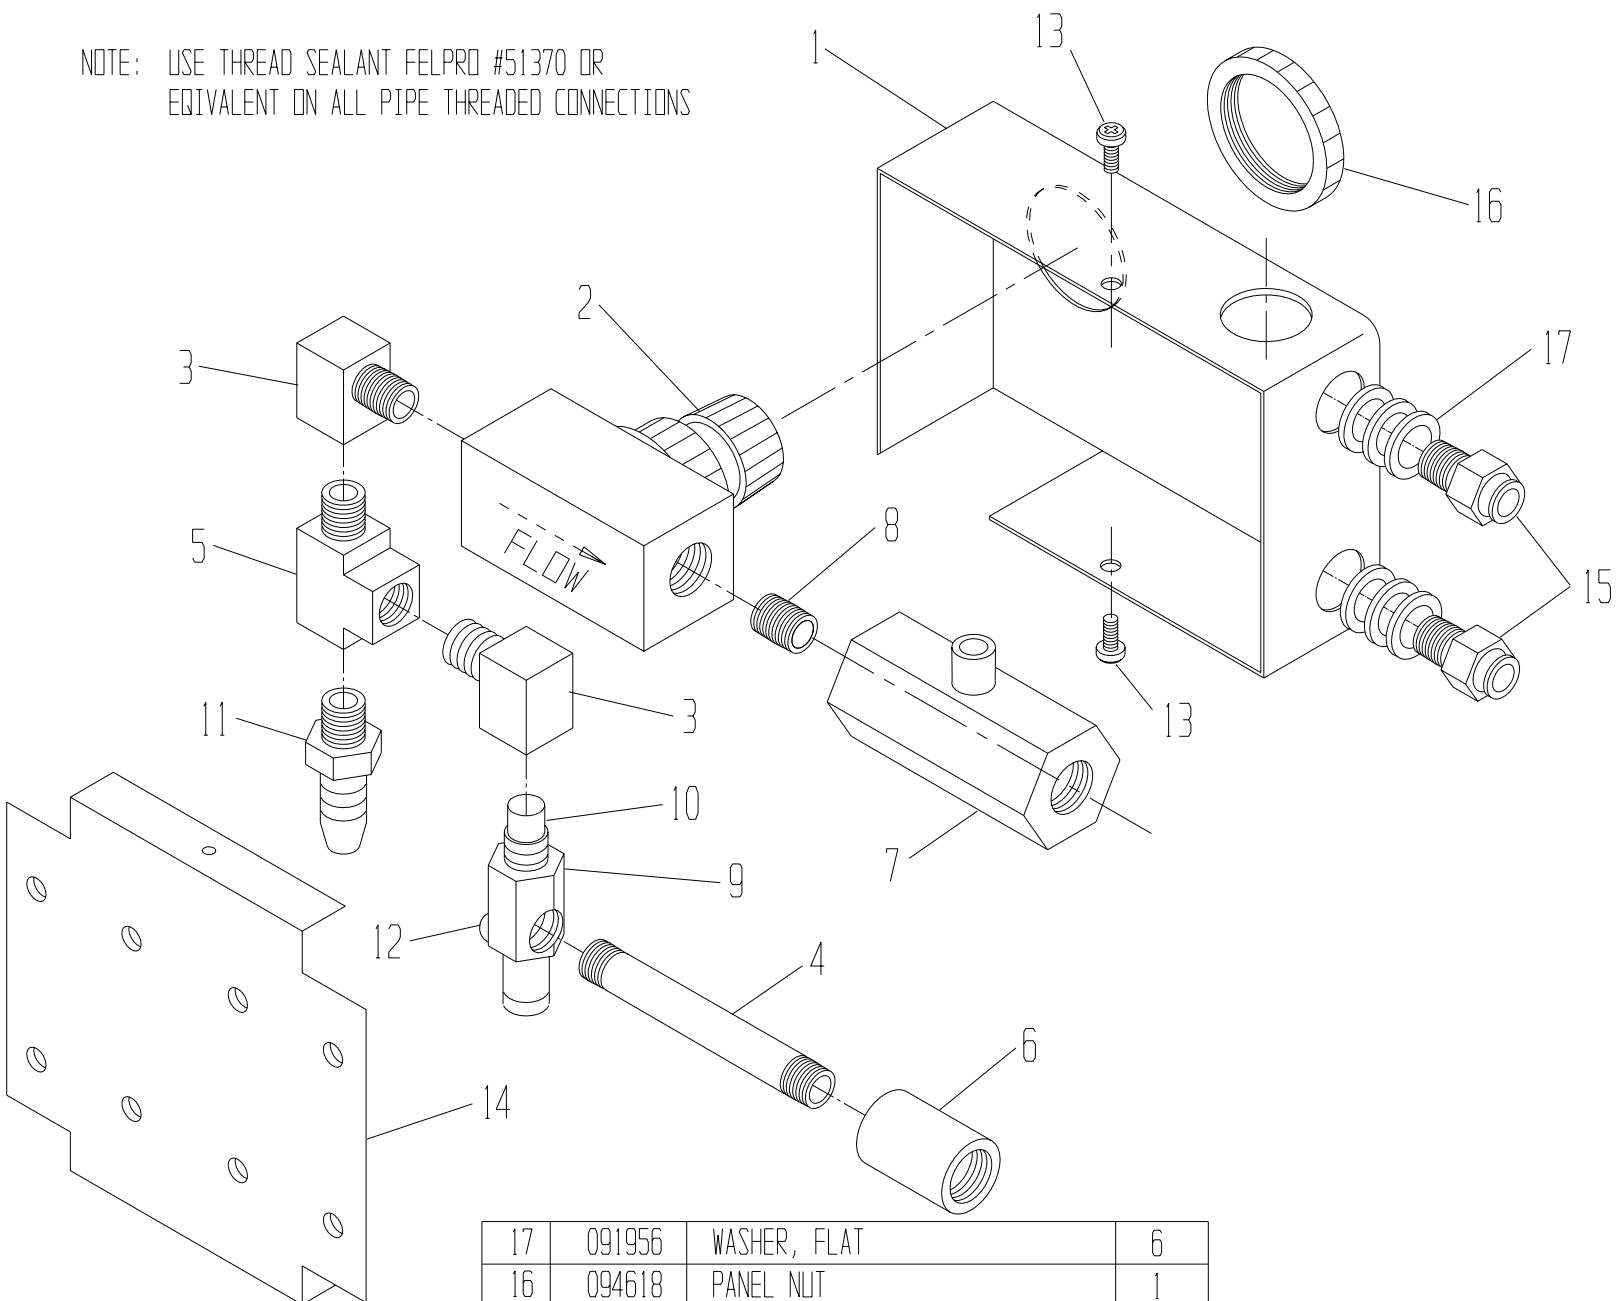

HMD-234 BRACKET KIT: P/N 090894

PARTS CATALOG #090892 REV. D

** ITEMS INDICATED ARE NOT PART OF BRACKET KIT

ITEM#	PART #	DESCRIPTION	QTY
18	092785	WASH-UP BOTTLE	**
17	094990	FELT CLEANING SEALS	**
16	092783	MEASURING CUP	**
15	091891	M5 x 16mm SCREW	6
14	091758	M8 x 20mm SCREW	4
13	091892	M8 x 35mm SCREW	1
12	092099	EXTENSION SPRING	2
ITEM#	PART #	DESCRIPTION	QTY

11	092370	SEAL SET	1
10	092779	SYRINGE, LONG NECK	1
9	090945	STAND OFF	1
8	090897	BRACKET, BOTTLE, HMD-234	1
7	090756	T-WRENCH, 2.5mm	1
6	091950	WASHER, FLAT	4
5	090996	UNIT SUPPORT R.H.	1
4	090995	UNIT SUPPORT, L.H.	1
3	091888	M5 x 5mm SET SCREW	1
2	090895	MOUNTING BRKT, L.H.	1
1	090896	MOUNTING BRKT, R.H.	1
ITEM#	PART #	DESCRIPTION	QTY

** ITEMS INDICATED ARE NOT PART OF HOSE KIT

10	091807	SCREW, #6-32 x 1/4 LG. SOC HD. CAP	**
9	094736	BRACKET, NOZZLE	**
8	091043	CLAMP, HOSE, NYLON 5/8"	4
7	091063	CLAMP, HOSE, NYLON 3/4"	4
6	091077	BARB TEE 1/2 X 3/8 X 3/8	1
5	091081	PVC FLEX. TUBING 3/8 I.D. X 5/8 O.D.	1
4			
3	091079	TUBING 1/4 O.D. X .170 I.D.(POLYETH)	1
2	091078	1/4 O.D. TUBING, 2" LG	1
1	094916	ELBOW	2
ITEM	PART NO.	DESCRIPTION	QTY.

CUT TUBING ITEM #2 TO LENGTH AT INSTALLATION.

RECIRCULATOR SUBASS'Y: P/N 094730

PARTS CATALOG #090892 REV. D

NOTE: USE THREAD SEALANT FELPRO #51370 OR EQUIVALENT ON ALL PIPE THREADED CONNECTIONS

17	091956	WASHER, FLAT	6
16	094618	PANEL NUT	1
15	095955	CONNECTOR 1/8 NPT x 1/4 HOSE.	2
14	094612	PLATE, MOUNTING	1
13	091907	SCREW #6-32 PAN HD. SELF-TAP	2
12	091824	SCREW #6-32 TRUSS HD.	1
11	091062	FITTING, 1/8 NPT x 3/8 BARB	1
10	095939	TIP, VACUUM	1
09	095938	BODY, VACUUM	1
08	095948	NIPPLE, CLOSE, 1/8 NPT	1
07	095949	BALL VALVE	1
06	094616	COUPLING, 1/8 NPT	1
05	094613	TEE, STREET, 1/8 NPT	1
04	094615	NIPPLE, LONG, 1/8 NPT	1
03	094614	ELBOW, STREET, 1/8 NPT	2
02	094617	NEEDLE VALVE	1
01	094611	ENCLOSURE	1
ITEM	PART NO.	DESCRIPTION	QTY.