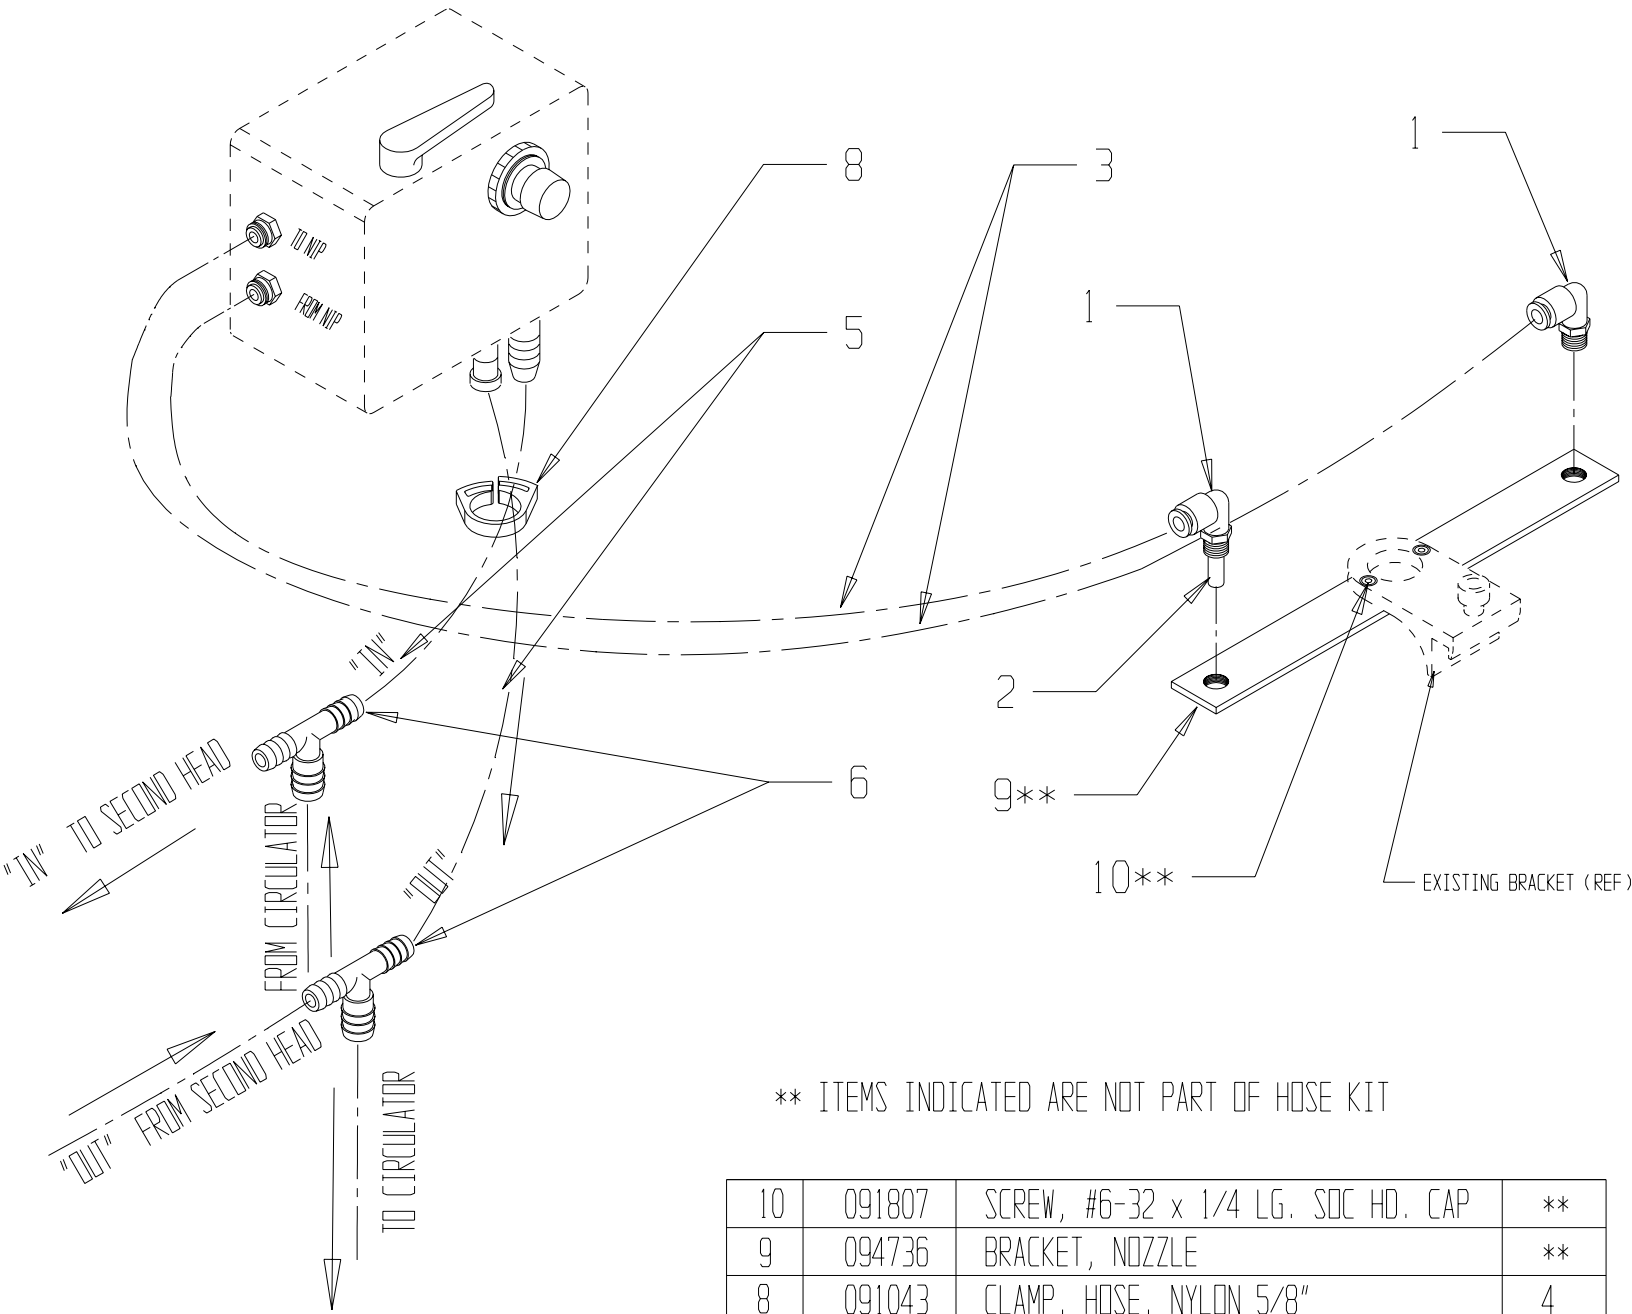

HMD-234 BRACKET KIT: P/N 090894

PARTS CATALOG #090892 REV. D

** ITEMS INDICATED ARE NOT PART OF BRACKET KIT

ITEM#	PART #	DESCRIPTION	QTY
18	092785	WASH-UP BOTTLE	**
17	094990	FELT CLEANING SEALS	**
16	092783	MEASURING CUP	**
15	091891	M5 x 16mm SCREW	6
14	091758	M8 x 20mm SCREW	4
13	091892	M8 x 35mm SCREW	1
12	092099	EXTENSION SPRING	2
ITEM#	PART #	DESCRIPTION	QTY

11	092370	SEAL SET	1
10	092779	SYRINGE, LONG NECK	1
9	090945	STAND OFF	1
8	090897	BRACKET, BOTTLE, HMD-234	1
7	090756	T-WRENCH, 2.5mm	1
6	091950	WASHER, FLAT	4
5	090996	UNIT SUPPORT R.H.	1
4	090995	UNIT SUPPORT, L.H.	1
3	091888	M5 x 5mm SET SCREW	1
2	090895	MOUNTING BRKT, L.H.	1
1	090896	MOUNTING BRKT, R.H.	1
ITEM#	PART #	DESCRIPTION	QTY

** ITEMS INDICATED ARE NOT PART OF HOSE KIT

10	091807	SCREW, #6-32 x 1/4 LG. SOC HD. CAP	**
9	094736	BRACKET, NOZZLE	**
8	091043	CLAMP, HOSE, NYLON 5/8"	4
7	091063	CLAMP, HOSE, NYLON 3/4"	4
6	091077	BARB TEE 1/2 X 3/8 X 3/8	1
5	091081	PVC FLEX. TUBING 3/8 I.D. X 5/8 O.D.	1
4			
3	091079	TUBING 1/4 O.D. X .170 I.D.(POLYETH)	1
2	091078	1/4 O.D. TUBING, 2" LG	1
1	094916	ELBOW	2
ITEM	PART NO.	DESCRIPTION	QTY.

CUT TUBING ITEM #2 TO LENGTH AT INSTALLATION.

RECIRCULATOR SUBASS'Y: P/N 094730

PARTS CATALOG #090892 REV. D

NOTE: USE THREAD SEALANT FELPRO #51370 OR EQUIVALENT ON ALL PIPE THREADED CONNECTIONS

17	091956	WASHER, FLAT	6
16	094618	PANEL NUT	1
15	095955	CONNECTOR 1/8 NPT x 1/4 HOSE.	2
14	094612	PLATE, MOUNTING	1
13	091907	SCREW #6-32 PAN HD. SELF-TAP	2
12	091824	SCREW #6-32 TRUSS HD.	1
11	091062	FITTING, 1/8 NPT x 3/8 BARB	1
10	095939	TIP, VACUUM	1
09	095938	BODY, VACUUM	1
08	095948	NIPPLE, CLOSE, 1/8 NPT	1
07	095949	BALL VALVE	1
06	094616	COUPLING, 1/8 NPT	1
05	094613	TEE, STREET, 1/8 NPT	1
04	094615	NIPPLE, LONG, 1/8 NPT	1
03	094614	ELBOW, STREET, 1/8 NPT	2
02	094617	NEEDLE VALVE	1
01	094611	ENCLOSURE	1
ITEM	PART NO.	DESCRIPTION	QTY.