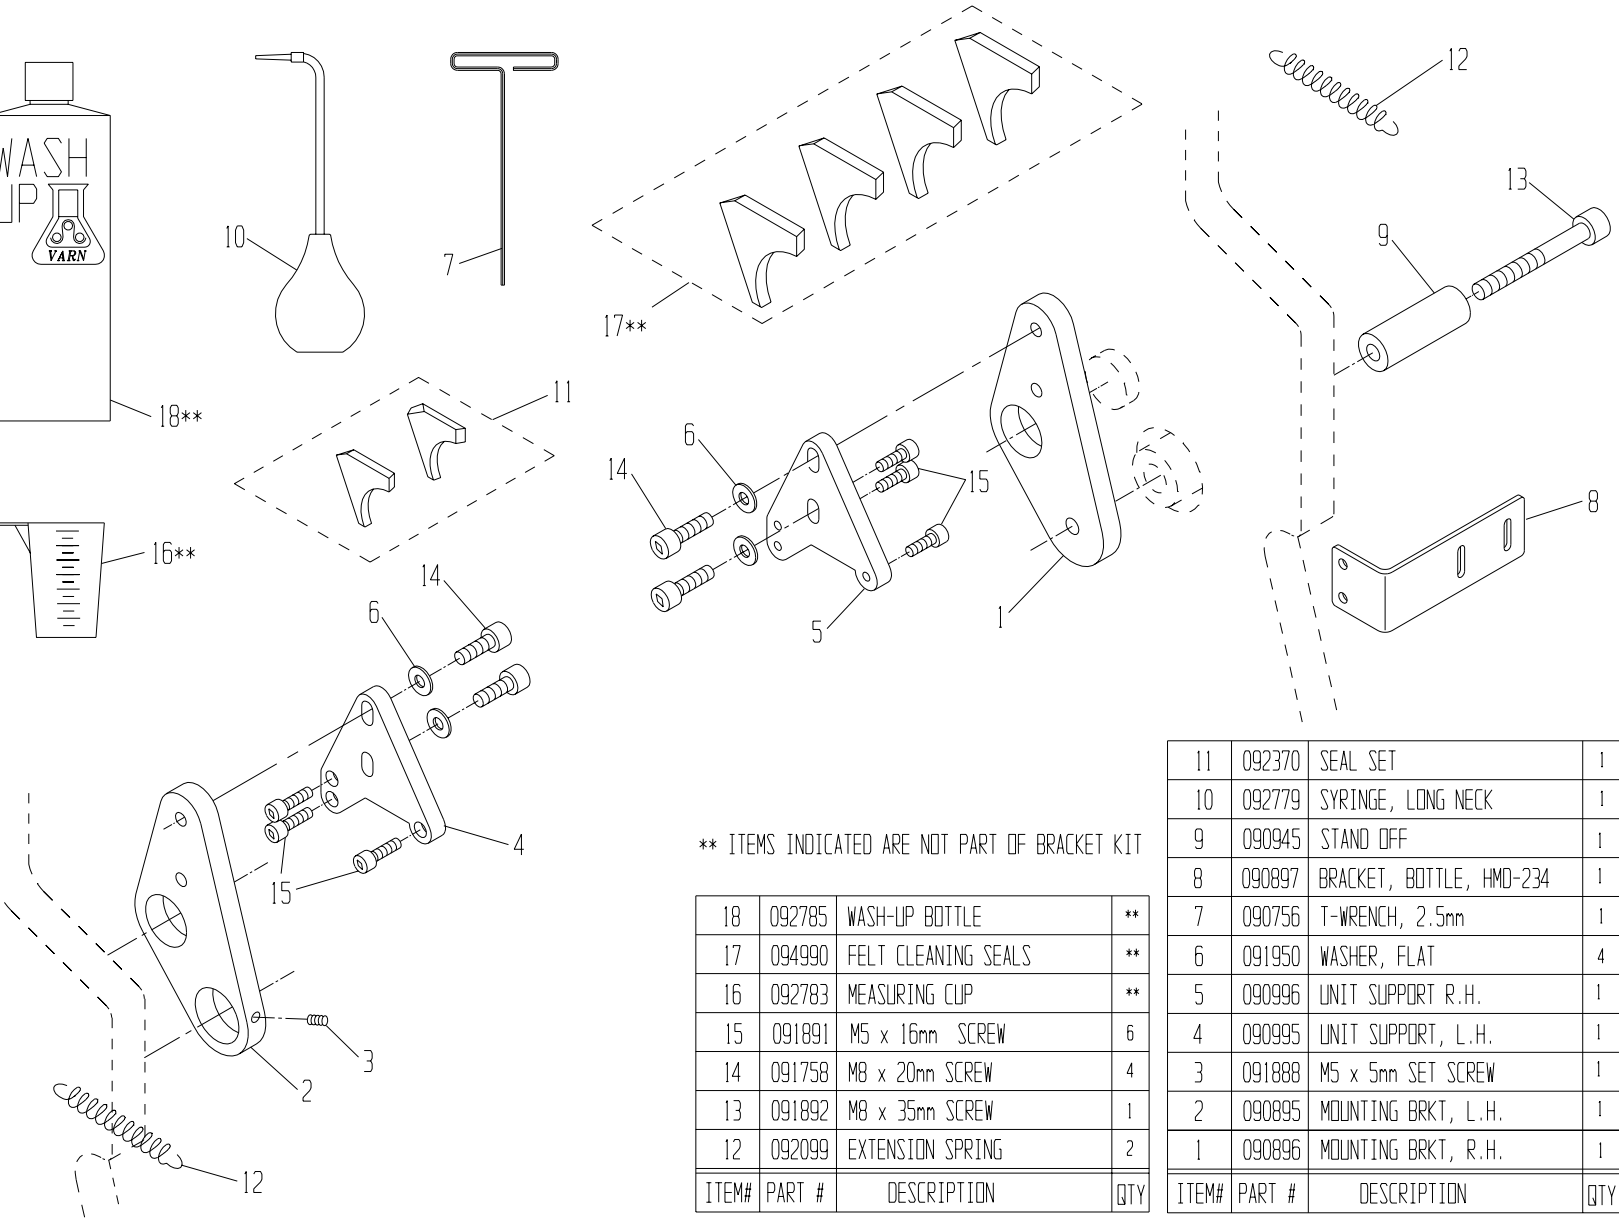

Parts Catalog # 090892

159 DWIGHT PLACE , FAIRFIELD , NEW JERSEY 07004
TEL: 973-227-8611 / 800-541-5702
FAX: 973-227-7532

46	091689	BELLEVILLE WASHER, M5	**
45	094365	PLATE GUIDE	**
44	091765	M5x12mm BUTTON HEAD SCREW	**
43	090879	PLATE GUIDE ASSY	**
42	091708	SHOULDER SCREW, 6mm	2
41	091262	SHAFT ASSY, S.S.	*
40	092259	SPRING COVER	*
39	092236	TAB SPRING	*
38	090971	TAB, SHORT	*
37	094997	BRACKET, NOZZLE	*
36	091966	WASHER, FLAT	2
35	091949	SPRING PIN	*
34	091997	OSC. RETAINING CLIP	*
33	091965	OSC. RETAINING WASHER	*
32	091111	OSC. DRIVE SHAFT FOLLOWER	*
31	091662	RETAINING RING	1
30	092586	BEARING	*
ITEM#	PART #	DESCRIPTION	QTY

* ITEM IS INCLUDED WITH OUTLINED SUBASSEMBLY.
 ** ITEM IS NOT INCLUDED WITH P/N 090987.

29	081311	13-1/4 OSC. ROLL. PARTS ASSY	1
28	090989	TIE ROD	1
27	092601	SAFETY STICKER	1
26	094240	13-1/4" METERING ROLLER W/B	1
25	091907	#6-32 X 3/8 PHILLIPS HD SCW	*
24	092296	SHOULDER SCREW	*
23	092304	GUIDE PIN	*
22	092604	NOZZLE	*
21	092491	WAVE WASHER	2
20	090973	13-1/4" FORM ROLLER W/B	1
19	090959	GEAR CLUTCH ASSY, HMD-34	1
18	090984	I.D. STICKER (HAMADA)	1
17	091898	M5 x 35mm SOC. HD. SCREW	6
16	092401	BEARING	*
15	091904	M5 x 16mm SET SCREW	2
ITEM#	PART #	DESCRIPTION	QTY

HMD-234 BRACKET KIT: P/N 090894

PARTS CATALOG #090892 REV. D

** ITEMS INDICATED ARE NOT PART OF BRACKET KIT

ITEM#	PART #	DESCRIPTION	QTY
18	092785	WASH-UP BOTTLE	**
17	094990	FELT CLEANING SEALS	**
16	092783	MEASURING CUP	**
15	091891	M5 x 16mm SCREW	6
14	091758	M8 x 20mm SCREW	4
13	091892	M8 x 35mm SCREW	1
12	092099	EXTENSION SPRING	2
ITEM#	PART #	DESCRIPTION	QTY