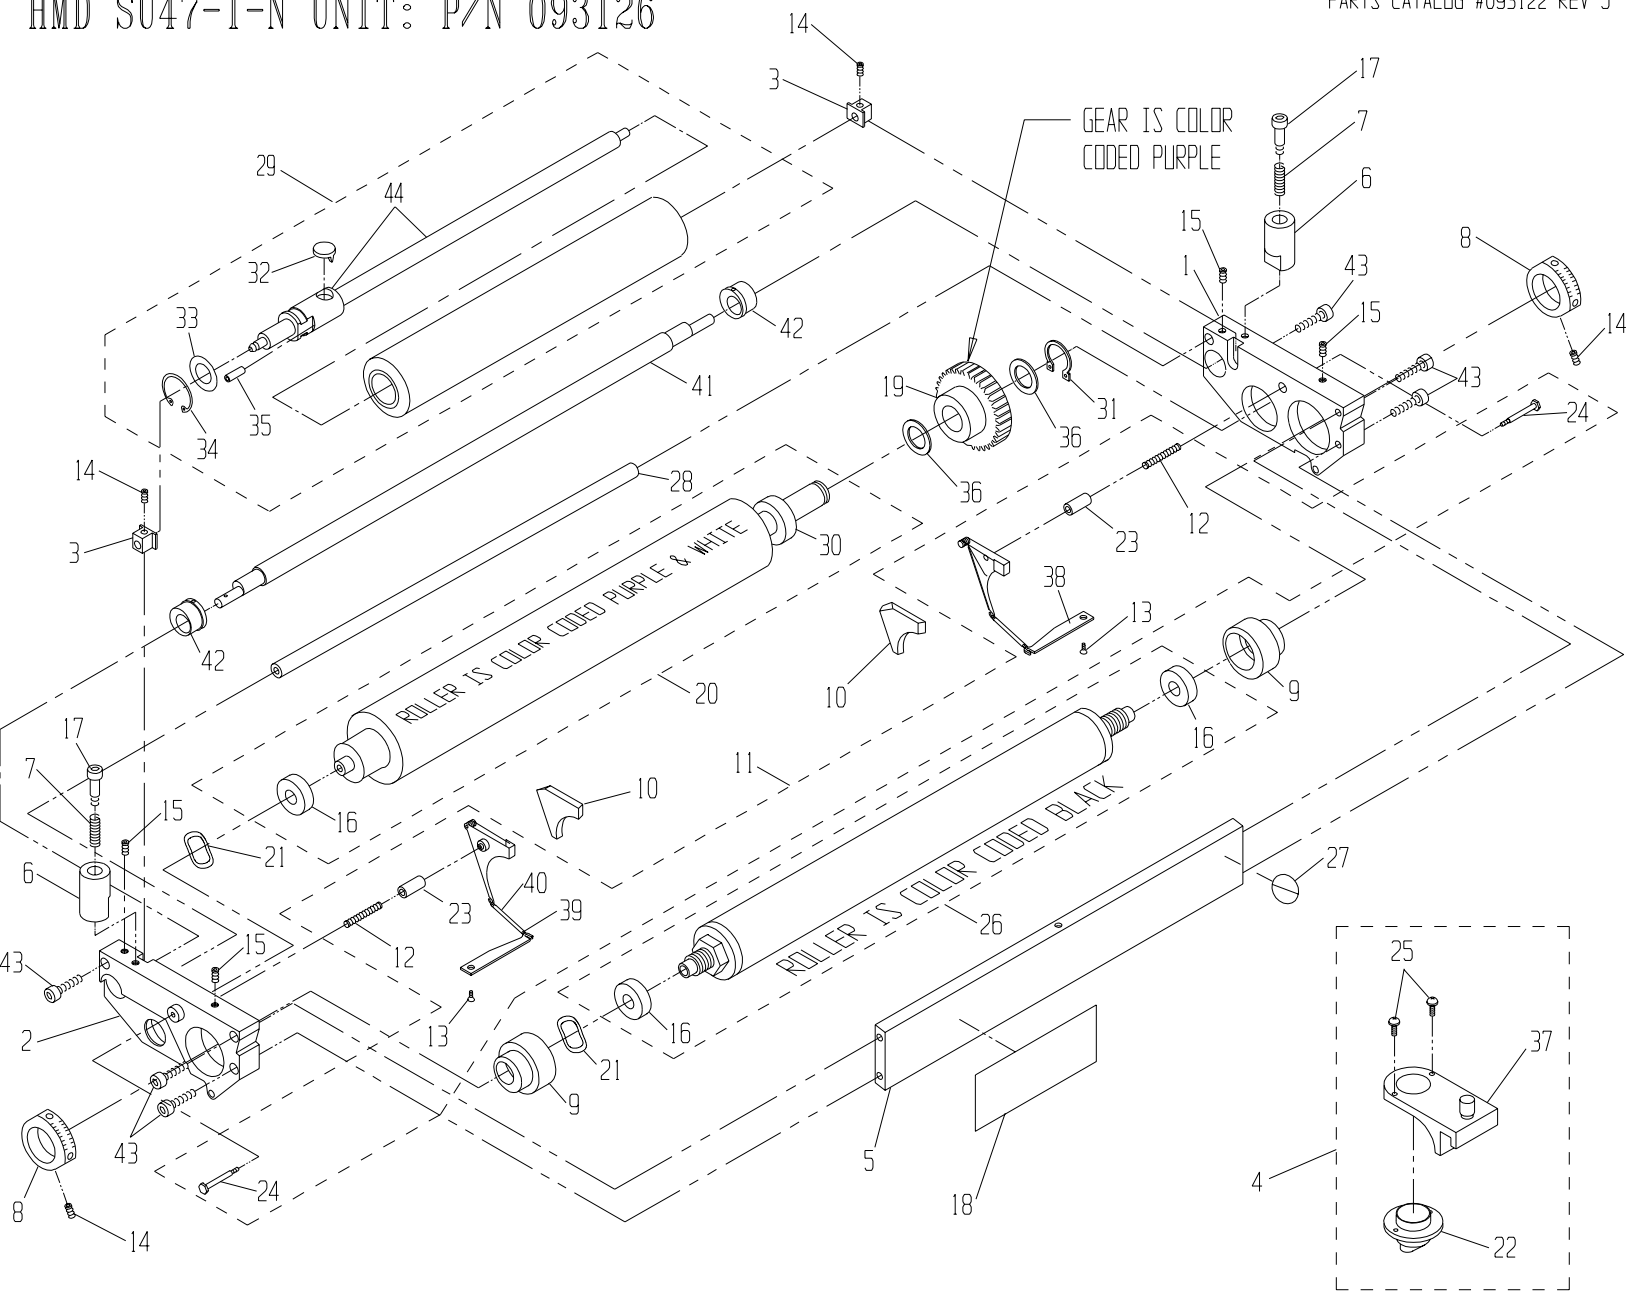

HMD SU47-1-N

Parts Catalog # 093122

159 DWIGHT PLACE , FAIRFIELD , NEW JERSEY 07004

TEL: 973-227-8611 / 800-541-5702

FAX: 973-227-7532

* PART IS INCLUDED IN OUTLINED SUBASSEMBLY.

44	091252	SHAFT ASSY L.S.	*
43	091891	M5 x 16mm SDC. HD. SCREW	6
42	093103	ECCENTRIC	2
41	093106	SHAFT, ECCENTRIC	1
40	092259	SPRING COVER	*
39	092236	TAB SPRING	*
38	090971	TAB, SHORT	*
37	094997	BRACKET, NOZZLE	*
36	091966	WASHER, FLAT	2
35	091949	SPRING PIN	*
34	091997	OSC. RETAINING CLIP	*
33	091965	OSC. RETAINING WASHER	*
32	091111	OSC. DRIVE SHAFT FOLLOWER	*
31	091662	RETAINING RING	1
30	092586	BEARING	*
ITEM#	PART #	DESCRIPTION	QTY

29	091309	18-3/8 OSC. ROLL. PARTS ASSY	1
28	093108	TIE ROD	1
27	092601	SAFETY STICKER	1
26	093129	18-3/8" METERING ROLLER W/B	1
25	091907	#6-32 X 3/8 PHILLIPS HD SCW	*
24	092296	SHOULDER SCREW	*
23	092304	GUIDE PIN	*
22	092604	NOZZLE	*
21	092491	WAVE WASHER	2
20	093121	18-3/8" FORM ROLLER W/B	1
19	090969	GEAR CLUTCH ASSY	1
18	090984	I.D. STICKER (HAMADA)	1
17	091708	SHOULDER SCREW, 6mm	2
16	092401	BEARING	*
15	091904	M5 x 16mm SET SCREW	4
ITEM#	PART #	DESCRIPTION	QTY

14	091888	M5 X 5mm SET SCREW	4
13	091901	M3 x 6mm SDC HD SCREW	*
12	092238	COMPRESSION SPRING	*
11	090970	BACKING PLATE KIT (HAMADA)	1
10	092370	SEAL SET (L & R)	1
9	092291	ECCENTRIC	2
8	092612	METERING GAUGE	2
7	092007	SPRING, COMPRESSION	2
6	094991	OSCILLATOR POST	2
5	093109	TIE PLATE	1
4	098750	BRACKET NOZZLE ASSEMBLY	1
3	090985	ALIGNMENT BLOCK	2
2	093127	ASSY, END FRAME, L.H.	1
1	093128	ASSY, END FRAME, R.H.	1
ITEM#	PART #	DESCRIPTION	QTY