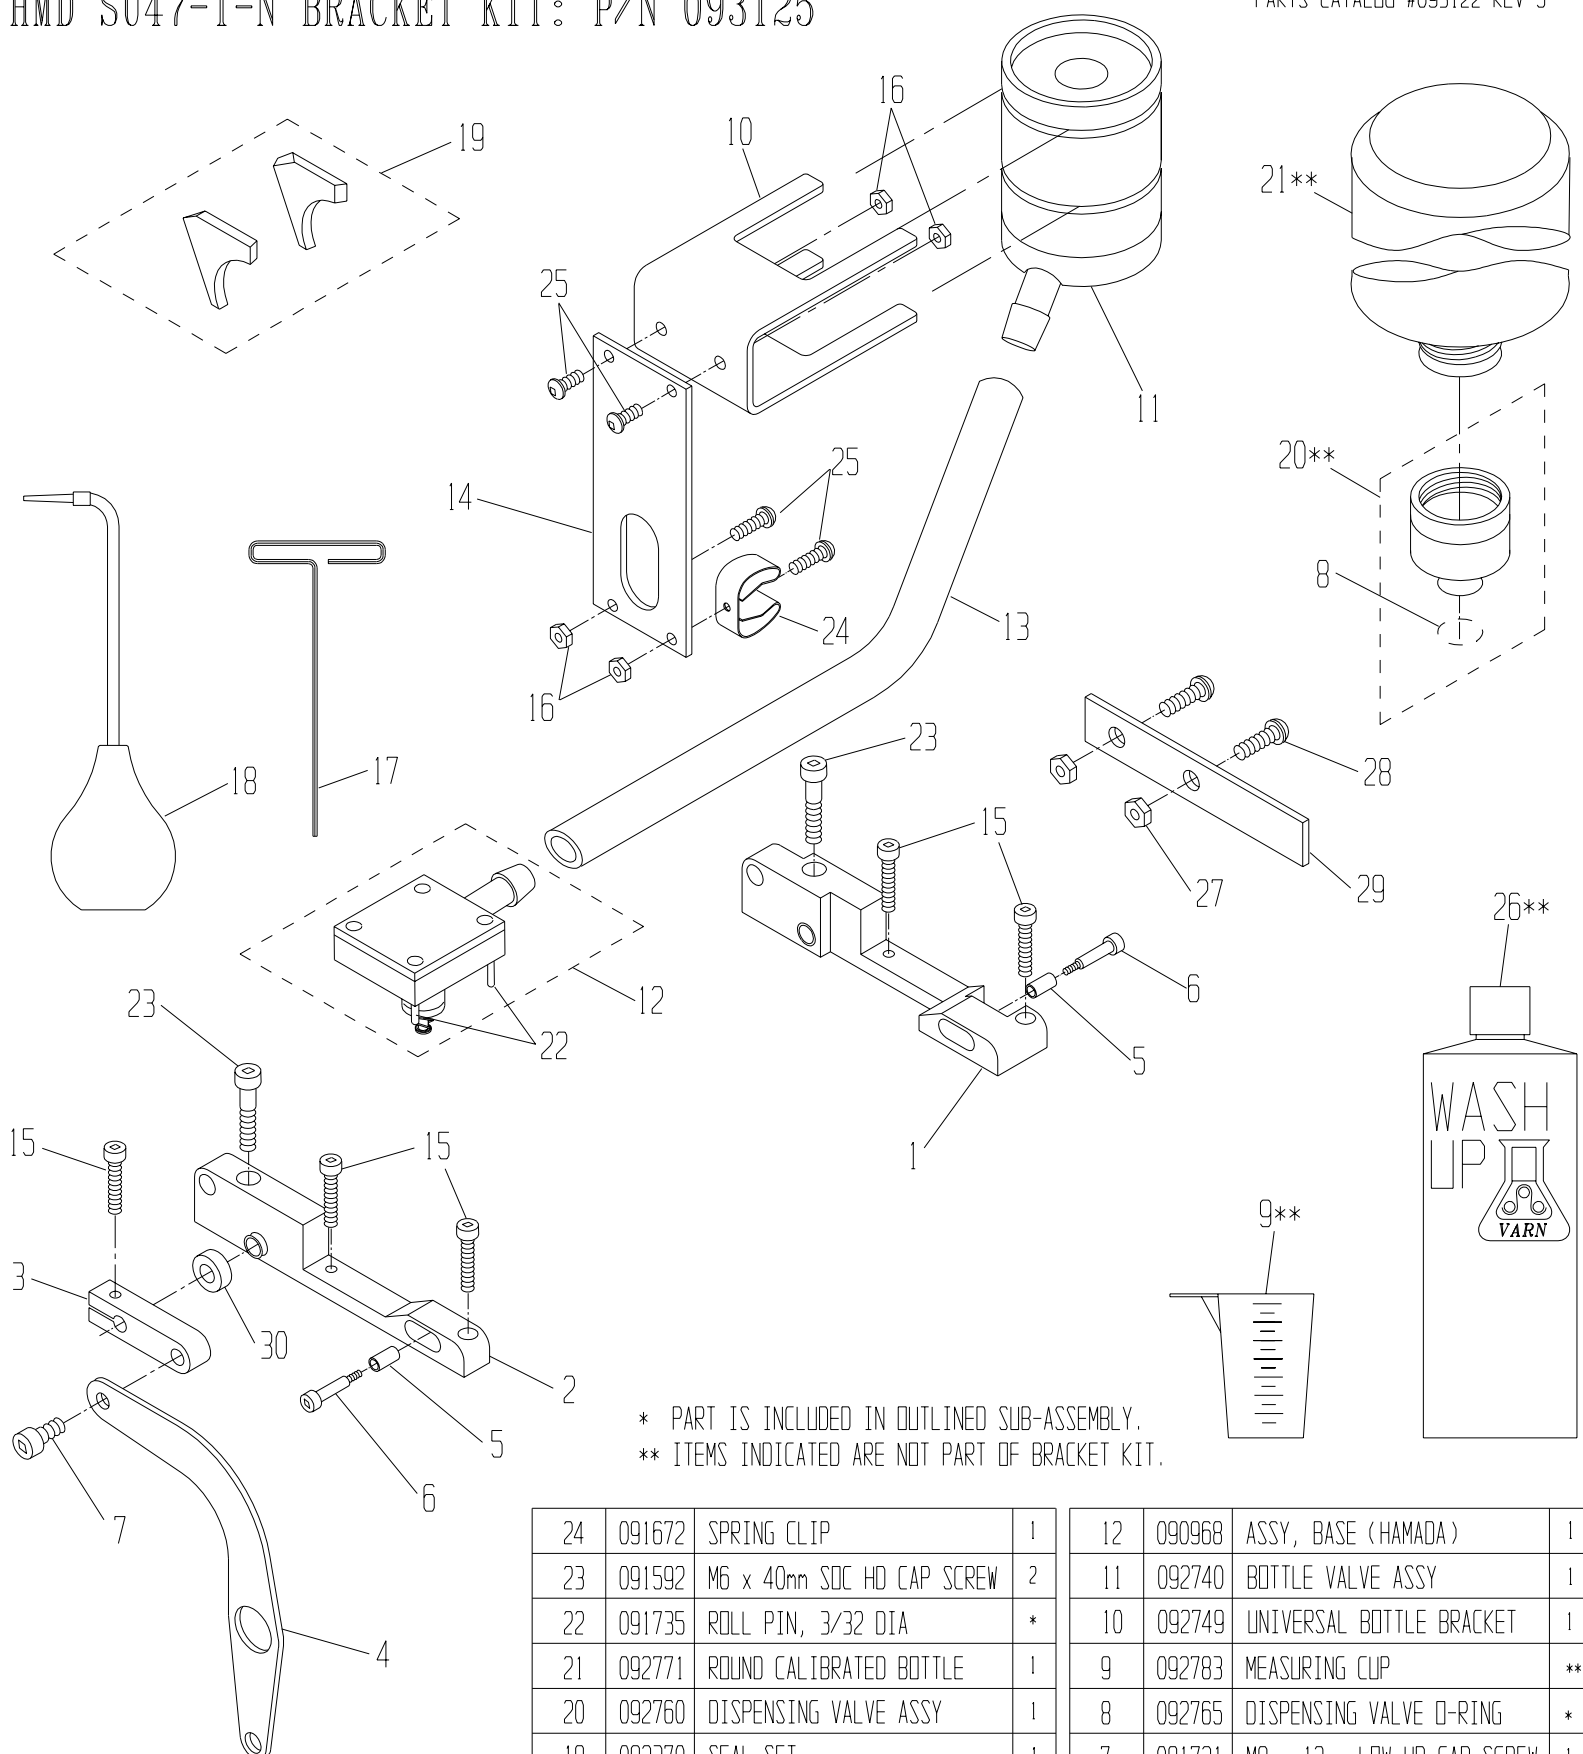

HMD SU47-1-N

Parts Catalog # 093122

159 DWIGHT PLACE , FAIRFIELD , NEW JERSEY 07004

TEL: 973-227-8611 / 800-541-5702

FAX: 973-227-7532

* PART IS INCLUDED IN OUTLINED SUBASSEMBLY.

44	091252	SHAFT ASSY L.S.	*
43	091891	M5 x 16mm SDC. HD. SCREW	6
42	093103	ECCENTRIC	2
41	093106	SHAFT, ECCENTRIC	1
40	092259	SPRING COVER	*
39	092236	TAB SPRING	*
38	090971	TAB, SHORT	*
37	094997	BRACKET, NOZZLE	*
36	091966	WASHER, FLAT	2
35	091949	SPRING PIN	*
34	091997	OSC. RETAINING CLIP	*
33	091965	OSC. RETAINING WASHER	*
32	091111	OSC. DRIVE SHAFT FOLLOWER	*
31	091662	RETAINING RING	1
30	092586	BEARING	*
ITEM#	PART #	DESCRIPTION	QTY

29	091309	18-3/8 OSC. ROLL. PARTS ASSY	1
28	093108	TIE ROD	1
27	092601	SAFETY STICKER	1
26	093129	18-3/8" METERING ROLLER W/B	1
25	091907	#6-32 X 3/8 PHILLIPS HD SCW	*
24	092296	SHOULDER SCREW	*
23	092304	GUIDE PIN	*
22	092604	NOZZLE	*
21	092491	WAVE WASHER	2
20	093121	18-3/8" FORM ROLLER W/B	1
19	090969	GEAR CLUTCH ASSY	1
18	090984	I.D. STICKER (HAMADA)	1
17	091708	SHOULDER SCREW, 6mm	2
16	092401	BEARING	*
15	091904	M5 x 16mm SET SCREW	4
ITEM#	PART #	DESCRIPTION	QTY

14	091888	M5 X 5mm SET SCREW	4
13	091901	M3 x 6mm SDC HD SCREW	*
12	092238	COMPRESSION SPRING	*
11	090970	BACKING PLATE KIT (HAMADA)	1
10	092370	SEAL SET (L & R)	1
9	092291	ECCENTRIC	2
8	092612	METERING GAUGE	2
7	092007	SPRING, COMPRESSION	2
6	094991	OSCILLATOR POST	2
5	093109	TIE PLATE	1
4	098750	BRACKET NOZZLE ASSEMBLY	1
3	090985	ALIGNMENT BLOCK	2
2	093127	ASSY, END FRAME, L.H.	1
1	093128	ASSY, END FRAME, R.H.	1
ITEM#	PART #	DESCRIPTION	QTY

24	091672	SPRING CLIP	1
23	091592	M6 x 40mm SDC HD CAP SCREW	2
22	091735	ROLL PIN, 3/32 DIA	*
21	092771	ROUND CALIBRATED BOTTLE	1
20	092760	DISPENSING VALVE ASSY	1
19	092370	SEAL SET	1
18	092779	SYRINGE, LONG NECK	1
17	090756	T-WRENCH, 2.5mm	1
16	091752	M5 NUT	4
15	091891	M5 x 16mm SCREW	5
14	092748	UNIVERSAL BRACKET	1
13	092756	1/2" VINYL TUBING	1