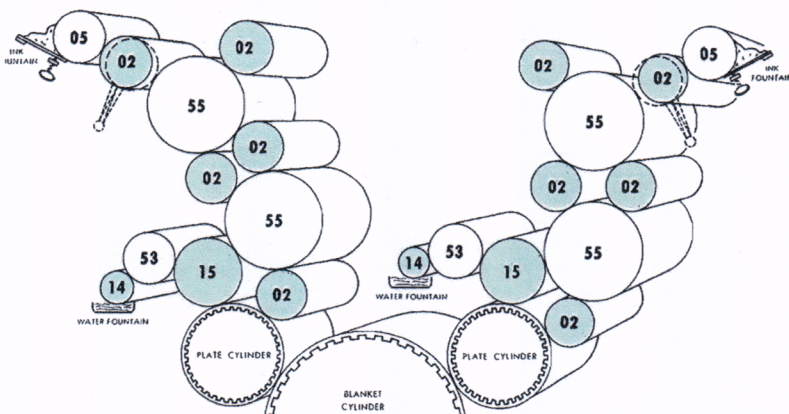

## Schematic View of Ink and Water Rollers

for  
**HALM JET PRESS**  
**JPT & SUPER JET**  
 and  
**HALM 4-COLOR PRESS**  
 (Roller listing- this page)

### Schematic Key

-  Metal or Hard Rubber Rollers available from L-O-R
-  Soft Rubber Rollers available from L-O-R
-  Rollers NOT Available from L-O-R

4-Color press has two additional towers (not shown)

### HALM JET PRESS (Schematic view- this page)

JPT and SUPER JET

SCHEMATIC NUMBER	LITH-O-ROLL PART NUMBER	DESCRIPTION	OUTSIDE DIAMETER	SURFACE LENGTH	OVERALL LENGTH	PRESS MFG PART NUMBER	ROLLER INCLUDES
-	LOR-HJ-1-K	Soft Rubber: 7 piece Ink Roll Kit	(save on roller kits ... see section 7)				-
02	HJ-102	Ink Ductor, Idler, Form Roller (w/ rubber)	1-25/32	12-3/8	12-3/4	4567	B.B.
02	HJ-102-JM	Ink Ductor, Idler, Form Roll (w/ Jomac "Ryno")	1-25/32	12-3/8	12-3/4	4567-J	B.B.
02 LC	HJ-102-LC	Osc. Ink Form (Linear Control series...lead pg. i)	1-25/32	12-3/8	12-3/4	(special option)	B.B.
14	HJ-114	Water Metering Roll (w/ rubber covering)	1-27/32	13-1/4	15-1/4	3895	-
14	HJ-114-JM	Water Metering Roll (w/ Jomac "Ryno" matl.)	1-27/32	13-1/4	15-1/4	3895-J	-
15	HJ-115	Water Form Roll (w/ rubber covering)	2-3/8	12-3/8	13-1/2	3896	-
15	HJ-115-JM	Water Form Roller (w/ Jomac "Ryno" matl.)	2-3/8	12-3/8	13-1/2	3896-J	-