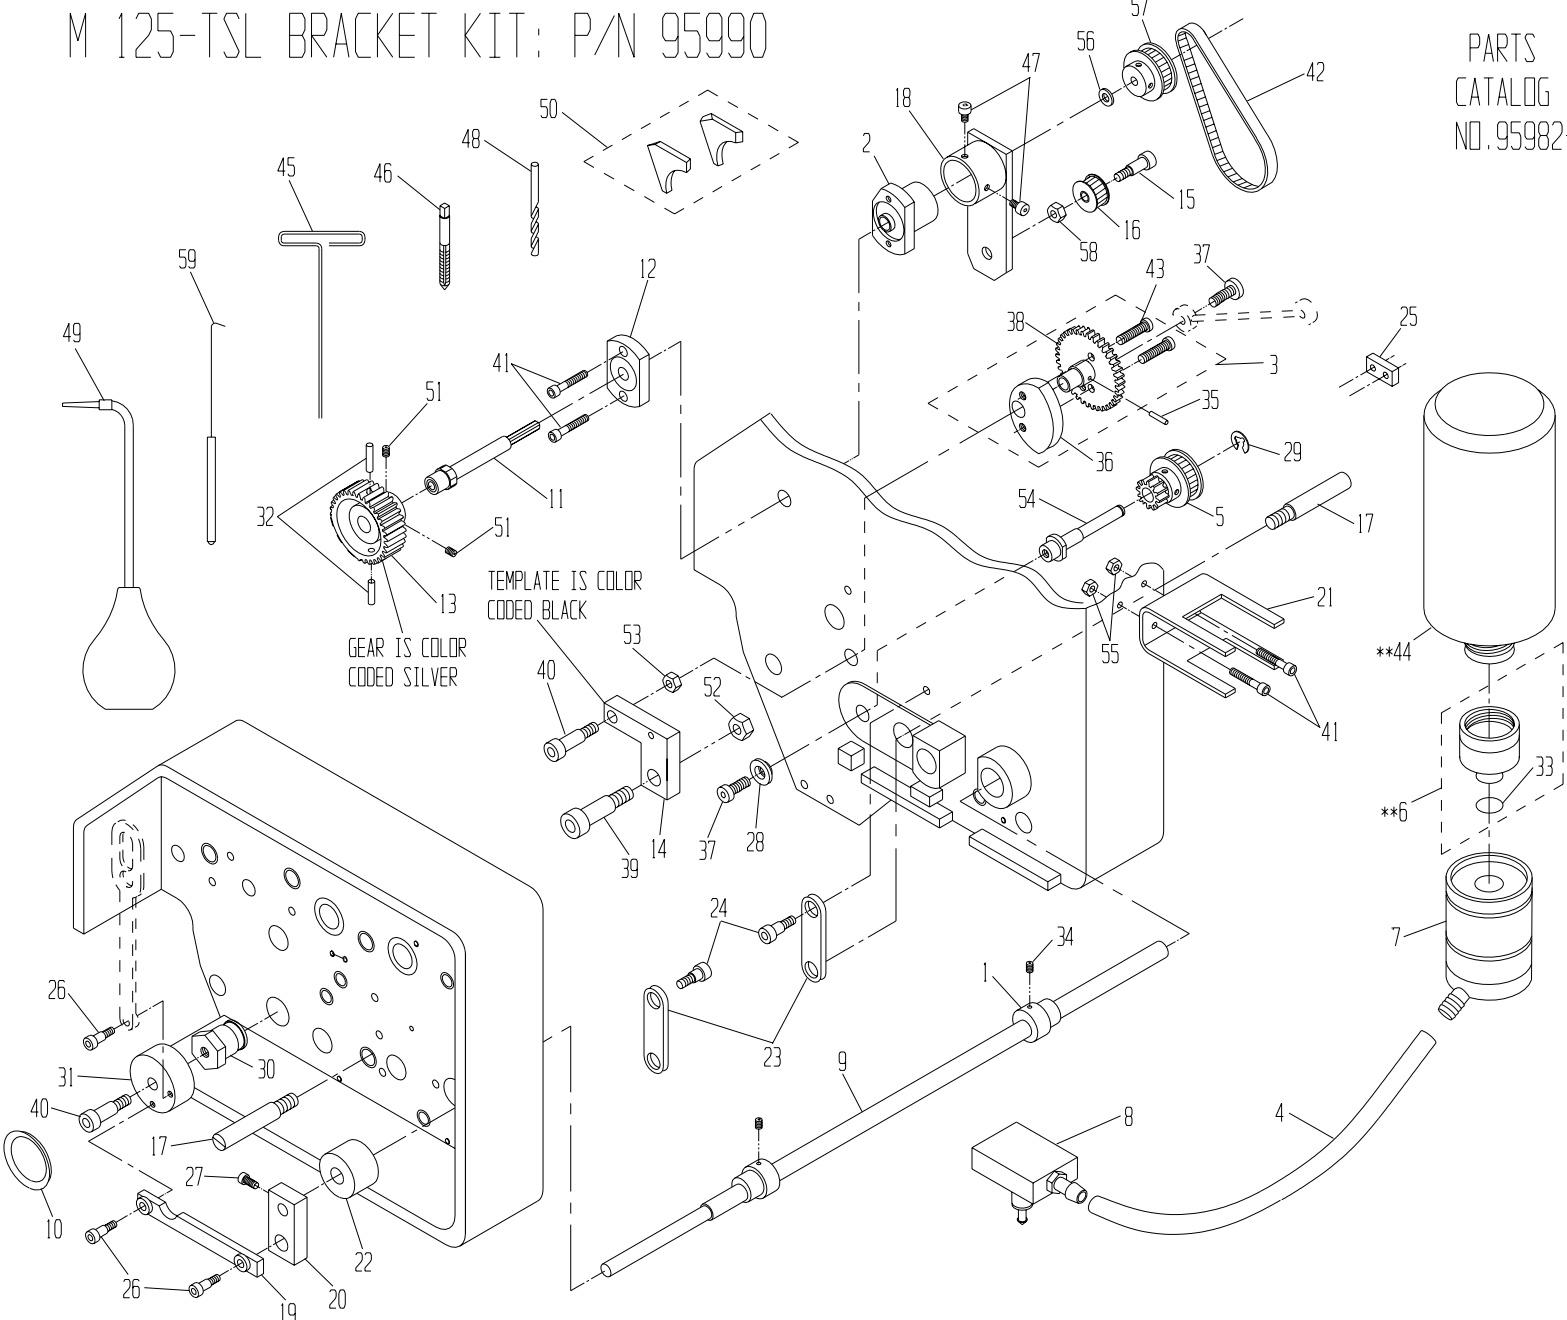

* PART IS INCLUDED IN OUTLINED SUBASSEMBLY

55.	92055	BALL KNOB	*
54.	92072	RIVET	*
53.	92058	LATCH (SPRING, SLIDE, WASHER)	*
52.	91806	6-32 x 3/8 SCREW	*
51.	92073	THREADED STUD	2
50.	91796	1/4 x 3/8 SHOULDER SCREW	4
49.	92296	R.H. SHOULDER BOLT	*
48.	92295	L.H. SHOULDER BOLT	*
47.	91836	8-32 x 3/4 SOC HEAD CAP SCREW	4
46.	91802	3-48 x 1/4 FLAT HEAD SCREW	2
45.	92494	WARNING DECAL	*
44.	91833	10-32 x 3/4 CAP SCREW	4
43.	91813	10-24 x 1/2 SET SCREW	2
42.	91810	10-24 x 1/8 SLOTTED SET SCREW	2
41.	91811	10-24 x 1/4 SET SCREW	4
40.	92259	SPRING COVER	*
39.	92236	TAB SPRING	*
38.	92238	R.H. COMPRESSION SPRING	*
37.	92299	L.H. COMPRESSION SPRING	*
ITEM	PART NO.	DESCRIPTION	QTY.

M 125-TSL BRACKET KIT: P/N 95990

PARTS
CATALOG
NO. 95982-C

* PART IS INCLUDED IN OUTLINED SUBASSEMBLY

** PART IS NOT INCLUDED WITH BRACKET KIT, P/N 95990

59.	92787	HOOK	1
58.	91968	10-24 NUT	1
57.	95414	PULLEY	1
56.	95105	THRUST BEARING	1
55.	91969	10-32 LOCK NUT	2
54.	95406	IDLER SHAFT	1
53.	91983	5/16-18 HEX NUT	1
52.	91975	3/8-16 HEX NUT	1
51.	91906	8-32x 1/4 SET SCREW	2
50.	92370	SEAL SET	1
49.	92779	ASSY, SYRINGE, LG. NECK	1
48.	93643	#7 DRILL	1
47.	91818	10-24 x 3/8 CAP SCREW	2
46.	93644	1/4-20 TAP	1
45.	90755	3/32 T-HANDLE HEX KEY	1
44.	92771	CALIBRATED BOTTLE	**
43.	91866	1/4-20 x 1" LOW HEAD SCR.	*
42.	95415	TIMING BELT	1
41.	91846	10-32 x 7/8 CAP SCREW	4
40.	94397	3/8 x 3/4 SHOULDER SCREW	2
39.	91792	1/2x1 SHOULDER BOLT	1
ITEM	PART NO.	DESCRIPTION	QTY.