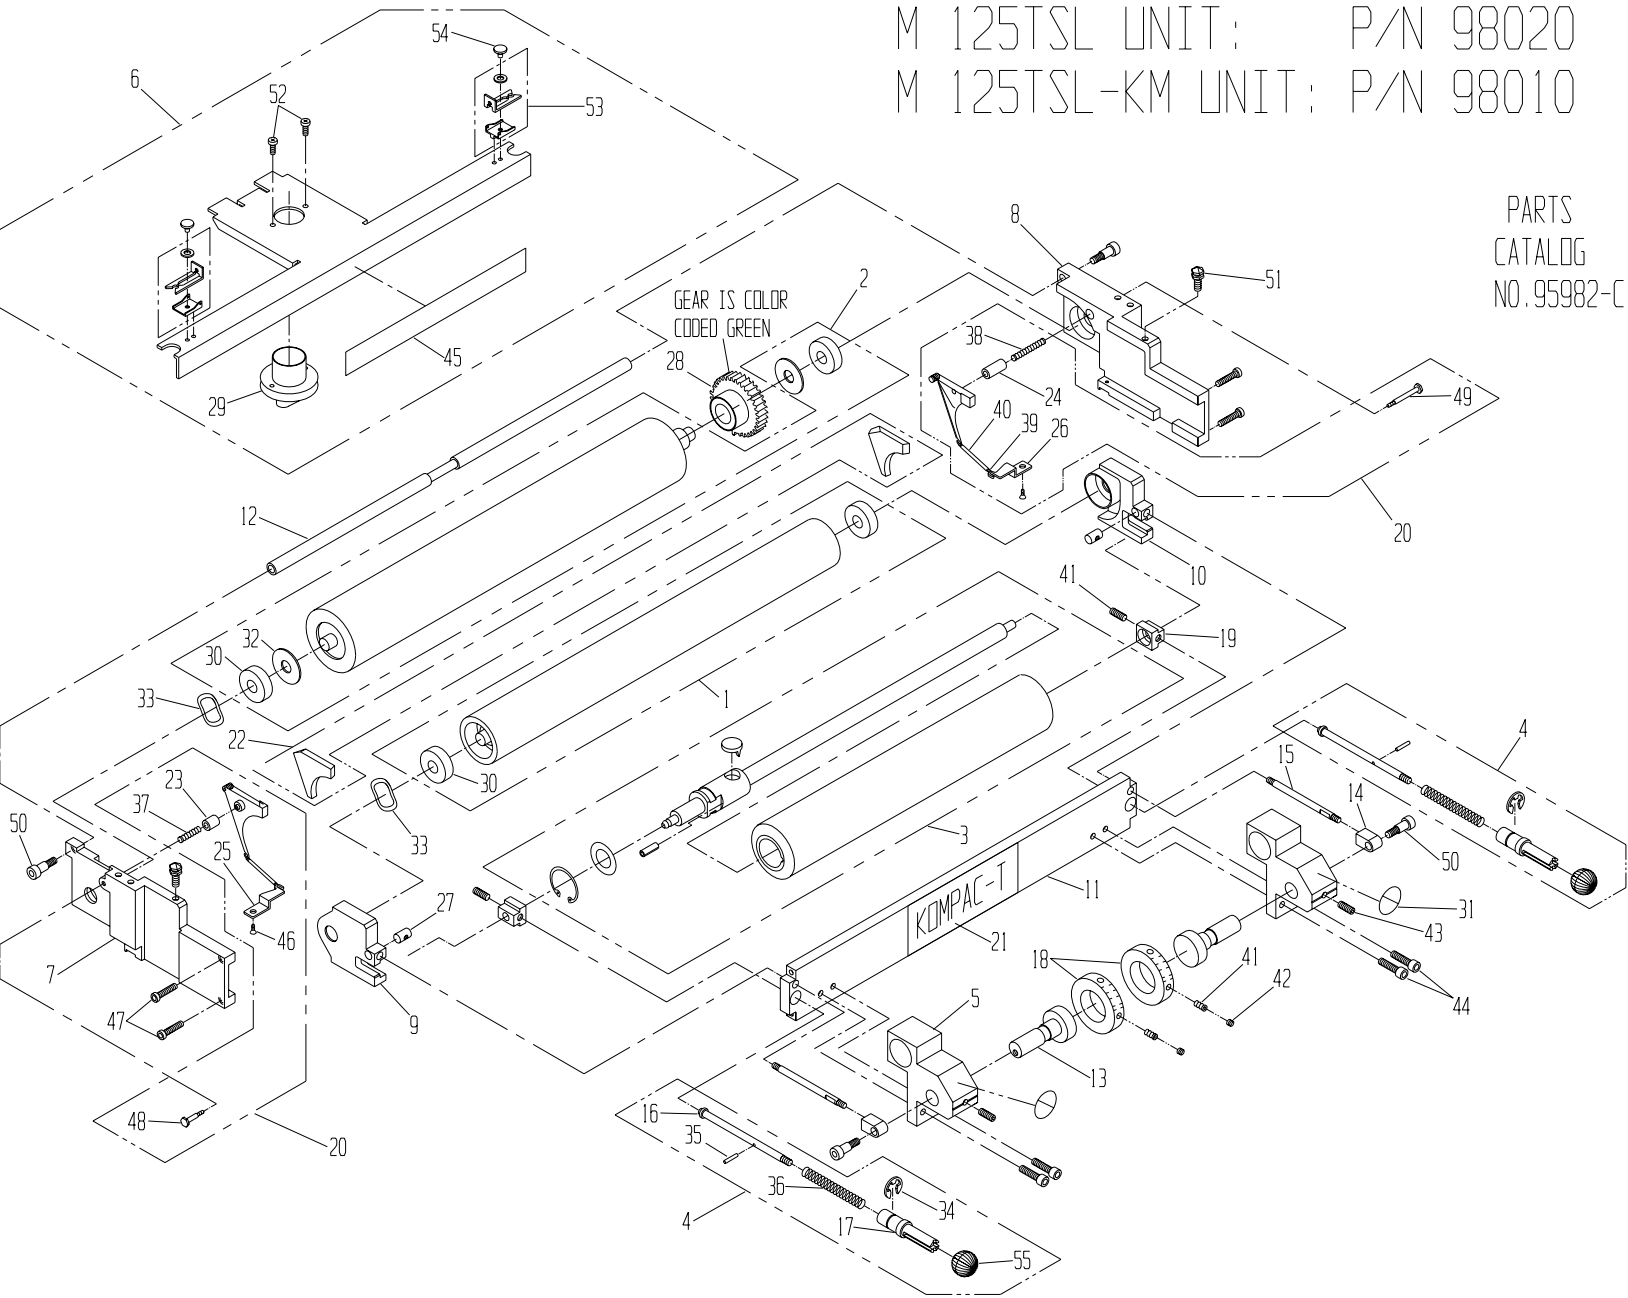

M 125 TSL

Parts Catalog # 095982

159 DWIGHT PLACE , FAIRFIELD , NEW JERSEY 07004

TEL: 973-227-8611 / 800-541-5702

FAX: 973-227-7532

M 125TSL UNIT: P/N 98020

M 125TSL-KM UNIT: P/N 98010

PARTS
CATALOG
NO. 95982-C

* PART IS INCLUDED IN OUTLINED SUBASSEMBLY

55.	92055	BALL KNOB	*
54.	92072	RIVET	*
53.	92058	LATCH (SPRING, SLIDE, WASHER)	*
52.	91806	6-32 x 3/8 SCREW	*
51.	92073	THREADED STUD	2
50.	91796	1/4 x 3/8 SHOULDER SCREW	4
49.	92296	R.H. SHOULDER BOLT	*
48.	92295	L.H. SHOULDER BOLT	*
47.	91836	8-32 x 3/4 SOC HEAD CAP SCREW	4
46.	91802	3-48 x 1/4 FLAT HEAD SCREW	2
45.	92494	WARNING DECAL	*
44.	91833	10-32 x 3/4 CAP SCREW	4
43.	91813	10-24 x 1/2 SET SCREW	2
42.	91810	10-24 x 1/8 SLOTTED SET SCREW	2
41.	91811	10-24 x 1/4 SET SCREW	4
40.	92259	SPRING COVER	*
39.	92236	TAB SPRING	*
38.	92238	R.H. COMPRESSION SPRING	*
37.	92299	L.H. COMPRESSION SPRING	*
ITEM	PART NO.	DESCRIPTION	QTY.

M 125-TSL BRACKET KIT: P/N 95990

PARTS
CATALOG
NO. 95982-C

* PART IS INCLUDED IN OUTLINED SUBASSEMBLY

** PART IS NOT INCLUDED WITH BRACKET KIT, P/N 95990

59.	92787	HOOK	1
58.	91968	10-24 NUT	1
57.	95414	PULLEY	1
56.	95105	THRUST BEARING	1
55.	91969	10-32 LOCK NUT	2
54.	95406	IDLER SHAFT	1
53.	91983	5/16-18 HEX NUT	1
52.	91975	3/8-16 HEX NUT	1
51.	91906	8-32x 1/4 SET SCREW	2
50.	92370	SEAL SET	1
49.	92779	ASSY, SYRINGE, LG. NECK	1
48.	93643	#7 DRILL	1
47.	91818	10-24 x 3/8 CAP SCREW	2
46.	93644	1/4-20 TAP	1
45.	90755	3/32 T-HANDLE HEX KEY	1
44.	92771	CALIBRATED BOTTLE	**
43.	91866	1/4-20 x 1" LOW HEAD SCR.	*
42.	95415	TIMING BELT	1
41.	91846	10-32 x 7/8 CAP SCREW	4
40.	94397	3/8 x 3/4 SHOULDER SCREW	2
39.	91792	1/2x1 SHOULDER BOLT	1
ITEM	PART NO.	DESCRIPTION	QTY.