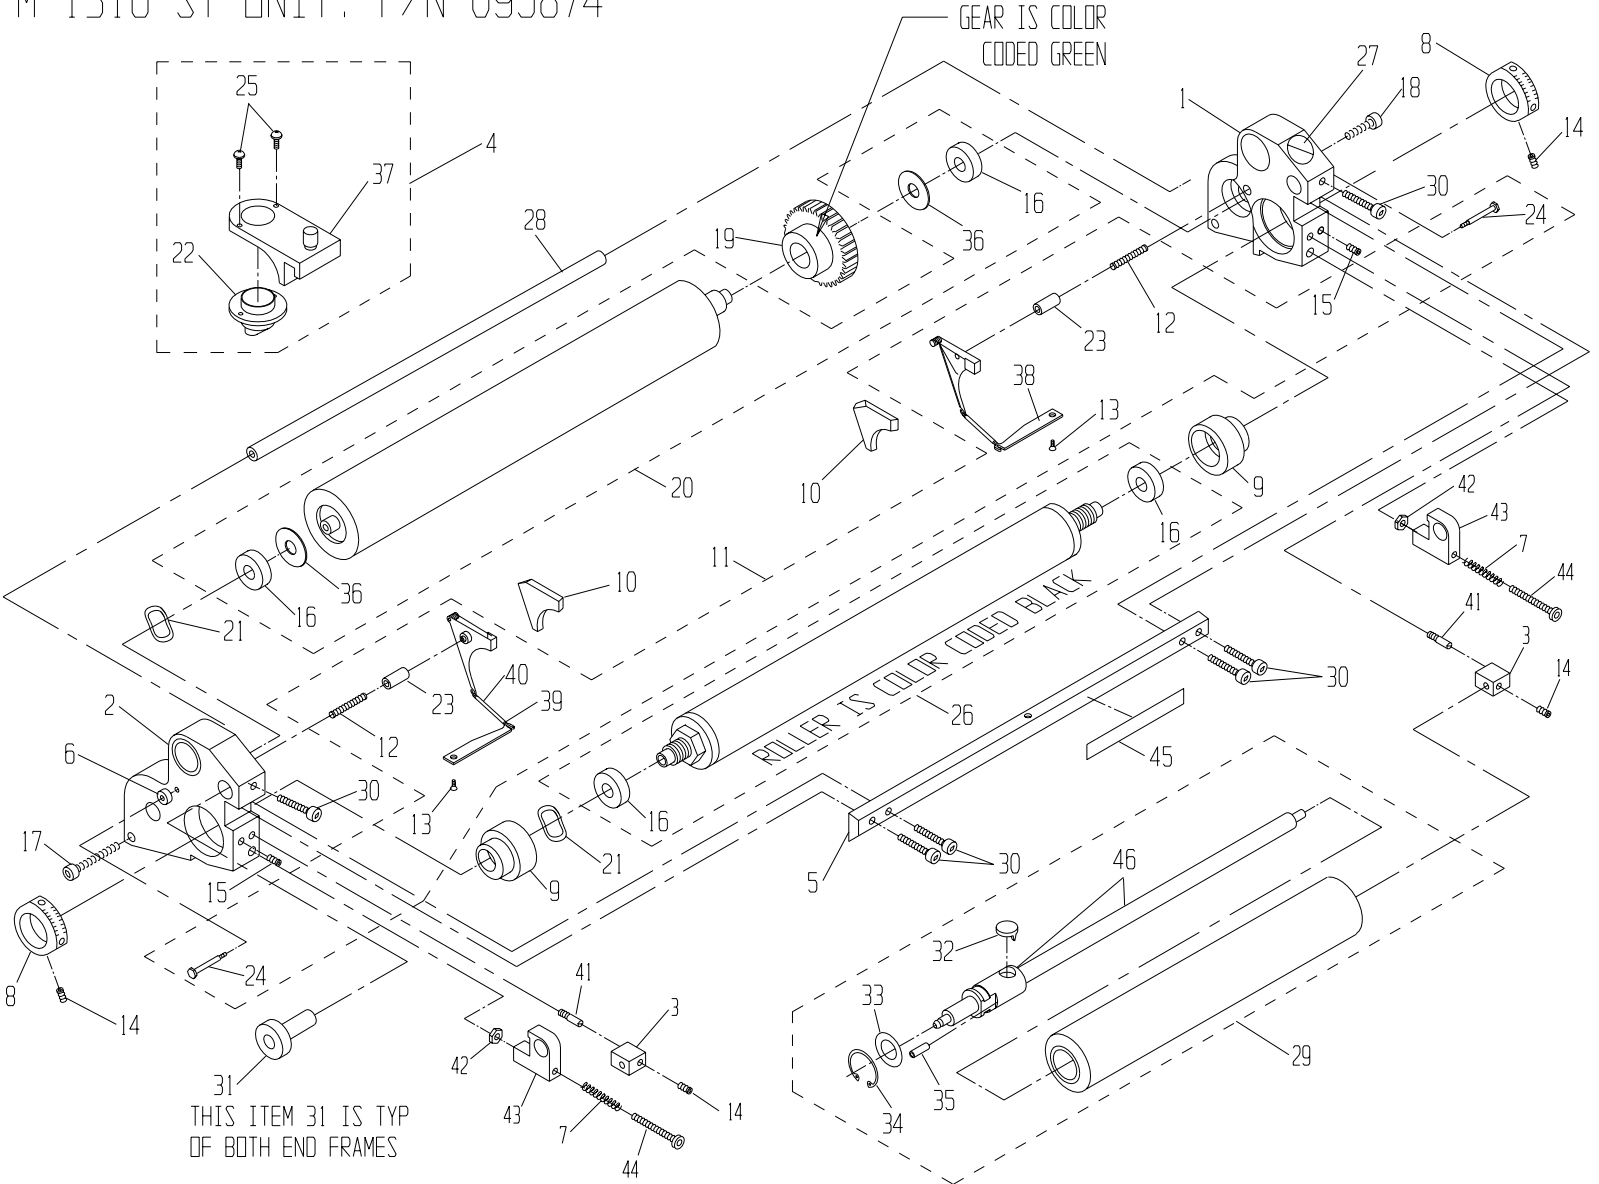

M 1316 ST

Parts Catalog # 095872

159 DWIGHT PLACE , FAIRFIELD , NEW JERSEY 07004

TEL: 973-227-8611 / 800-541-5702

FAX: 973-227-7532

* PART IS INCLUDED IN OUTLINED SUBASSEMBLY.
 ** DRIP TRAY AND SCREWS (ITEMS 47 & 48) ARE NOT SHOWN.

48	091816	#10-24 x 3/8 LG BUT HD SCREW	2
47	095828	DRIP TRAY, 9899	1
46	091262	SHAFT ASSY S.S.	*
45	095854	STICKER, I.D.	1
44	091877	SCREW, 1/4-28 x 1.1/4 SOC HD	2
43	094342	SPRING HOUSING	2
42	091970	NUT 1/4-28	2
41	094343	OSCILLATOR POST	2
40	092259	SPRING COVER	*
39	092236	TAB SPRING	*
38	092234	TAB	*
37	094997	BRACKET, NOZZLE	*
36	092415	THRUST WASHER	*
35	091949	SPRING PIN	*
34	091997	OSC. RETAINING CLIP	*
33	091965	OSC. RETAINING WASHER	*
32	091111	OSC. DRIVE SHAFT FOLLOWER	*
31	095869	ASSY, ECCENTRIC (1316-ST)	2
ITEM#	PART #	DESCRIPTION	QTY

30	091827	SCREW, 10-24 x 5/8 SOC HD	6
29	091311	13-1/4 OSC. ROLL. PARTS ASSY	1
28	095858	TIE BAR	1
27	092601	SAFETY STICKER	1
26	094240	METERING ROLLER W/B	1
25	091907	#6-32 X 3/8 PHILLIPS HD SCW	*
24	092303	SHOULDER SCREW	*
23	092304	GUIDE PIN	*
22	092604	NOZZLE	*
21	092491	WAVE WASHER	2
20	095410	FORM ROLLER W/B	1
19	092910	M1316 GEAR CLUTCH ASSY	1
18	095097	SCRW 1/4-20 x .62 SOC LOW HD	1
17	091854	SCREW, 1/4-20 x 1.50 SOC. HD	1
16	092401	BEARING	*
ITEM#	PART #	DESCRIPTION	QTY

15	091813	#10-24 X 1/2 SET SCREW	2
14	091811	#10-24 X 1/4 SET SCREW	4
13	091802	#3-48 X 1/4 FLAT HD SCREW	*
12	092238	COMPRESSION SPRING	*
11	092290	BACKING PLATE KIT (L & R)	1
10	092370	SEAL SET (L & R)	1
9	092291	ECCENTRIC	2
8	094992	METERING GAUGE	2
7	095698	SPRING, COMPRESSION	2
6	091908	WASHER, SPACER	2
5	095848	TIE PLATE	1
4	098750	BRACKET NOZZLE ASSEMBLY	1
3	094326	ALIGNMENT BLOCK	2
2	095865	ASSY, END FRAME, L.H.	1
1	095866	ASSY, END FRAME, R.H.	1
ITEM#	PART #	DESCRIPTION	QTY