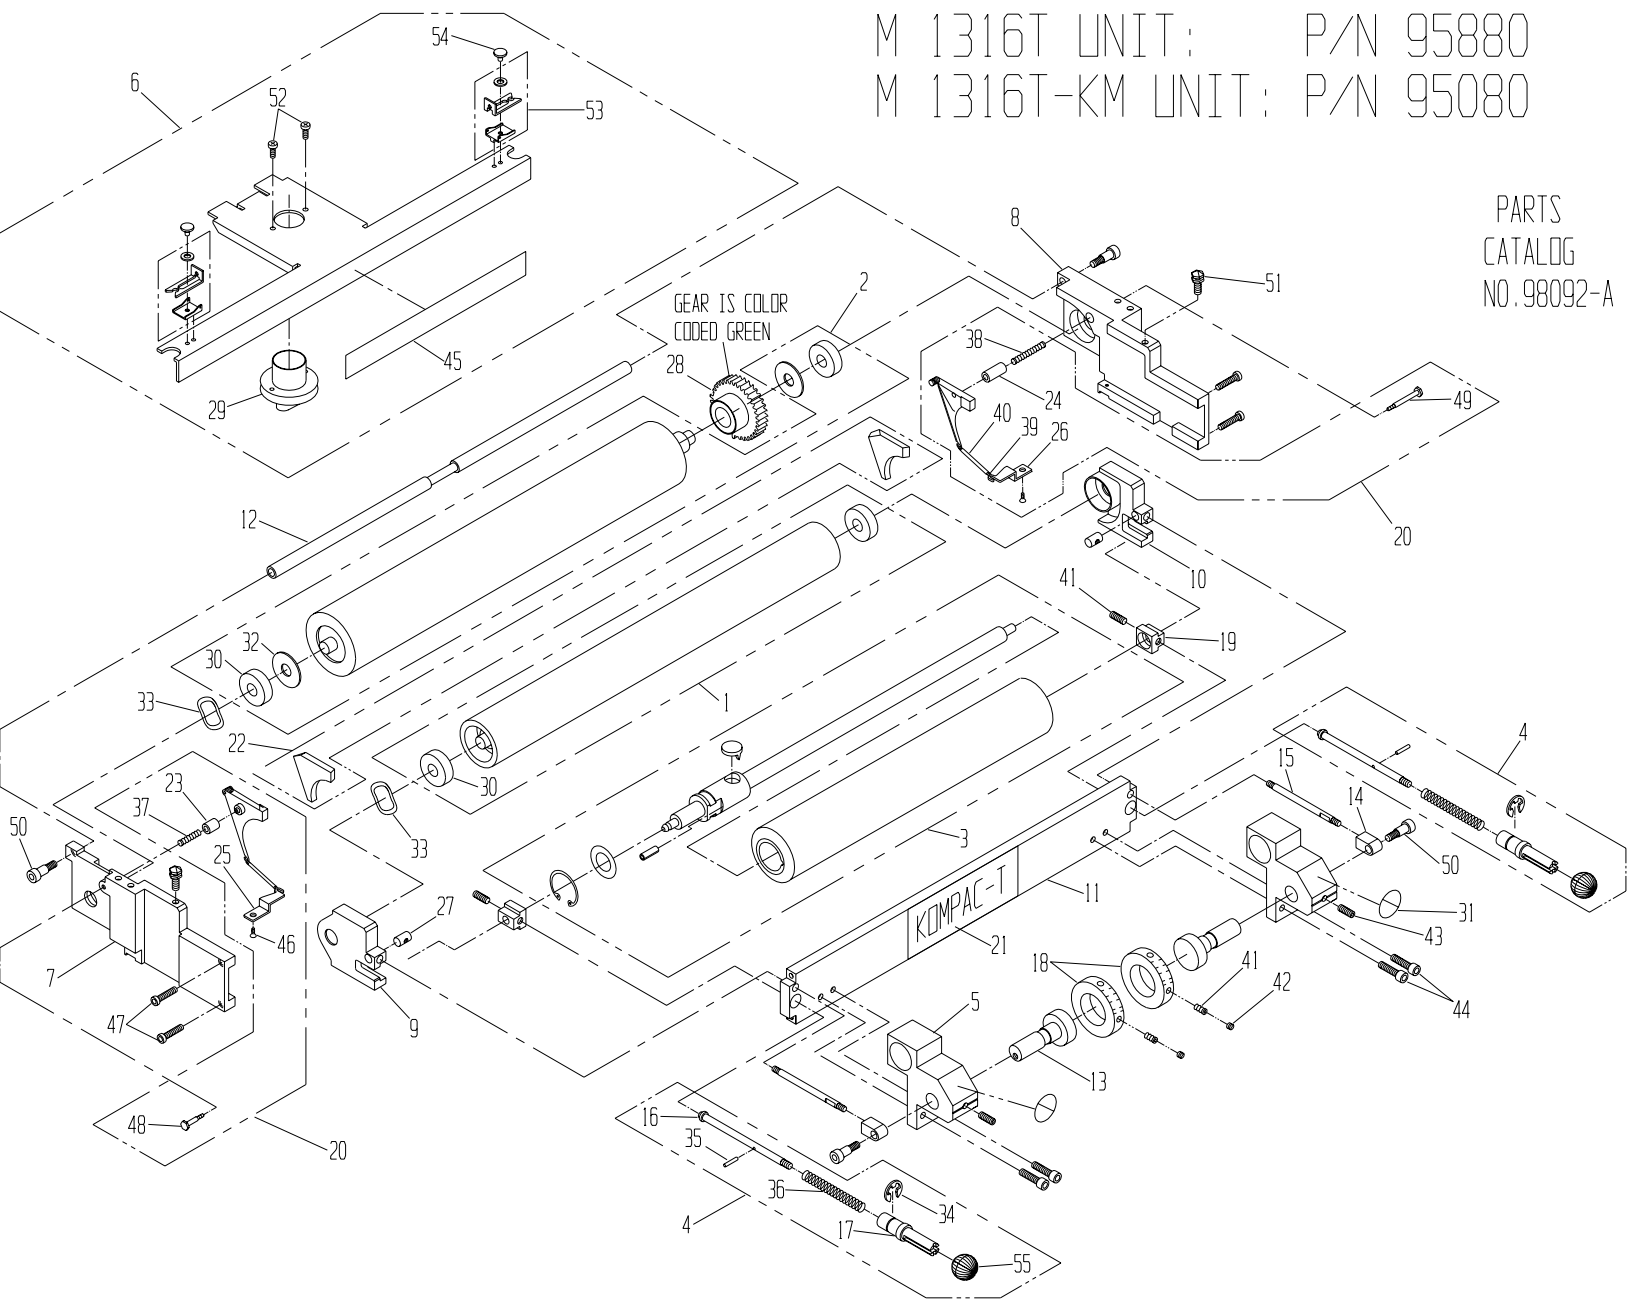

* PART IS INCLUDED IN OUTLINED SUBASSEMBLY

55.	92055	BALL KNOB	*
54.	92072	RIVET	*
53.	92058	LATCH (SPRING, SLIDE, WASHER)	*
52.	91806	6-32 x 3/8 SCREW	*
51.	92073	THREADED STUD	2
50.	91796	1/4 x 3/8 SHOULDER SCREW	4
49.	92296	R.H. SHOULDER BOLT	*
48.	92295	L.H. SHOULDER BOLT	*
47.	91836	8-32 x 3/4 SOC HEAD CAP SCREW	4
46.	91802	3-48 x 1/4 FLAT HEAD SCREW	2
45.	92494	WARNING DECAL	*
44.	91833	10-32 x 3/4 CAP SCREW	4
43.	91813	10-24 x 1/2 SET SCREW	2
42.	91810	10-24 x 1/8 SLOTTED SET SCREW	2
41.	91811	10-24 x 1/4 SET SCREW	4
40.	92259	SPRING COVER	*
39.	92236	TAB SPRING	*
38.	92238	R.H. COMPRESSION SPRING	*
37.	92299	L.H. COMPRESSION SPRING	*
ITEM	PART NO.	DESCRIPTION	QTY.

M 1316-TML BRACKET KIT: P/N 98080

PARTS
CATALOG
NO. 98092-A

* PART IS INCLUDED IN OUTLINED SUBASSEMBLY
 ** PART IS NOT INCLUDED WITH BRACKET KIT, P/N 98080

59.	92787	HOOK	1
58.	91968	10-24 NUT	1
57.	95414	PULLEY	1
56.	95105	THRUST BEARING	1
55.	91969	10-32 LOCK NUT	2
54.	95406	IDLER SHAFT	1
53.	91983	5/16-18 HEX NUT	1
52.	91975	3/8-16 HEX NUT	1
51.	91906	8-32x 1/4 SET SCREW	2
50.	92370	SEAL SET	1
49.	92779	ASSY, SYRINGE, LG. NECK	1
48.	93643	#7 DRILL	1
47.	91818	10-24 x 3/8 CAP SCREW	3
46.	93644	1/4-20 TAP	1
45.	90755	3/32 T-HANDLE HEX KEY	1
44.	92771	CALIBRATED BOTTLE	**
43.	91866	1/4-20 x 1" LOW HEAD SCR.	*
42.	95415	TIMING BELT	1
41.	91846	10-32 x 7/8 CAP SCREW	4
40.	94397	3/8 x 3/4 SHOULDER SCREW	1
39.	91792	1/2x1 SHOULDER BOLT	1
ITEM	PART NO.	DESCRIPTION	QTY.