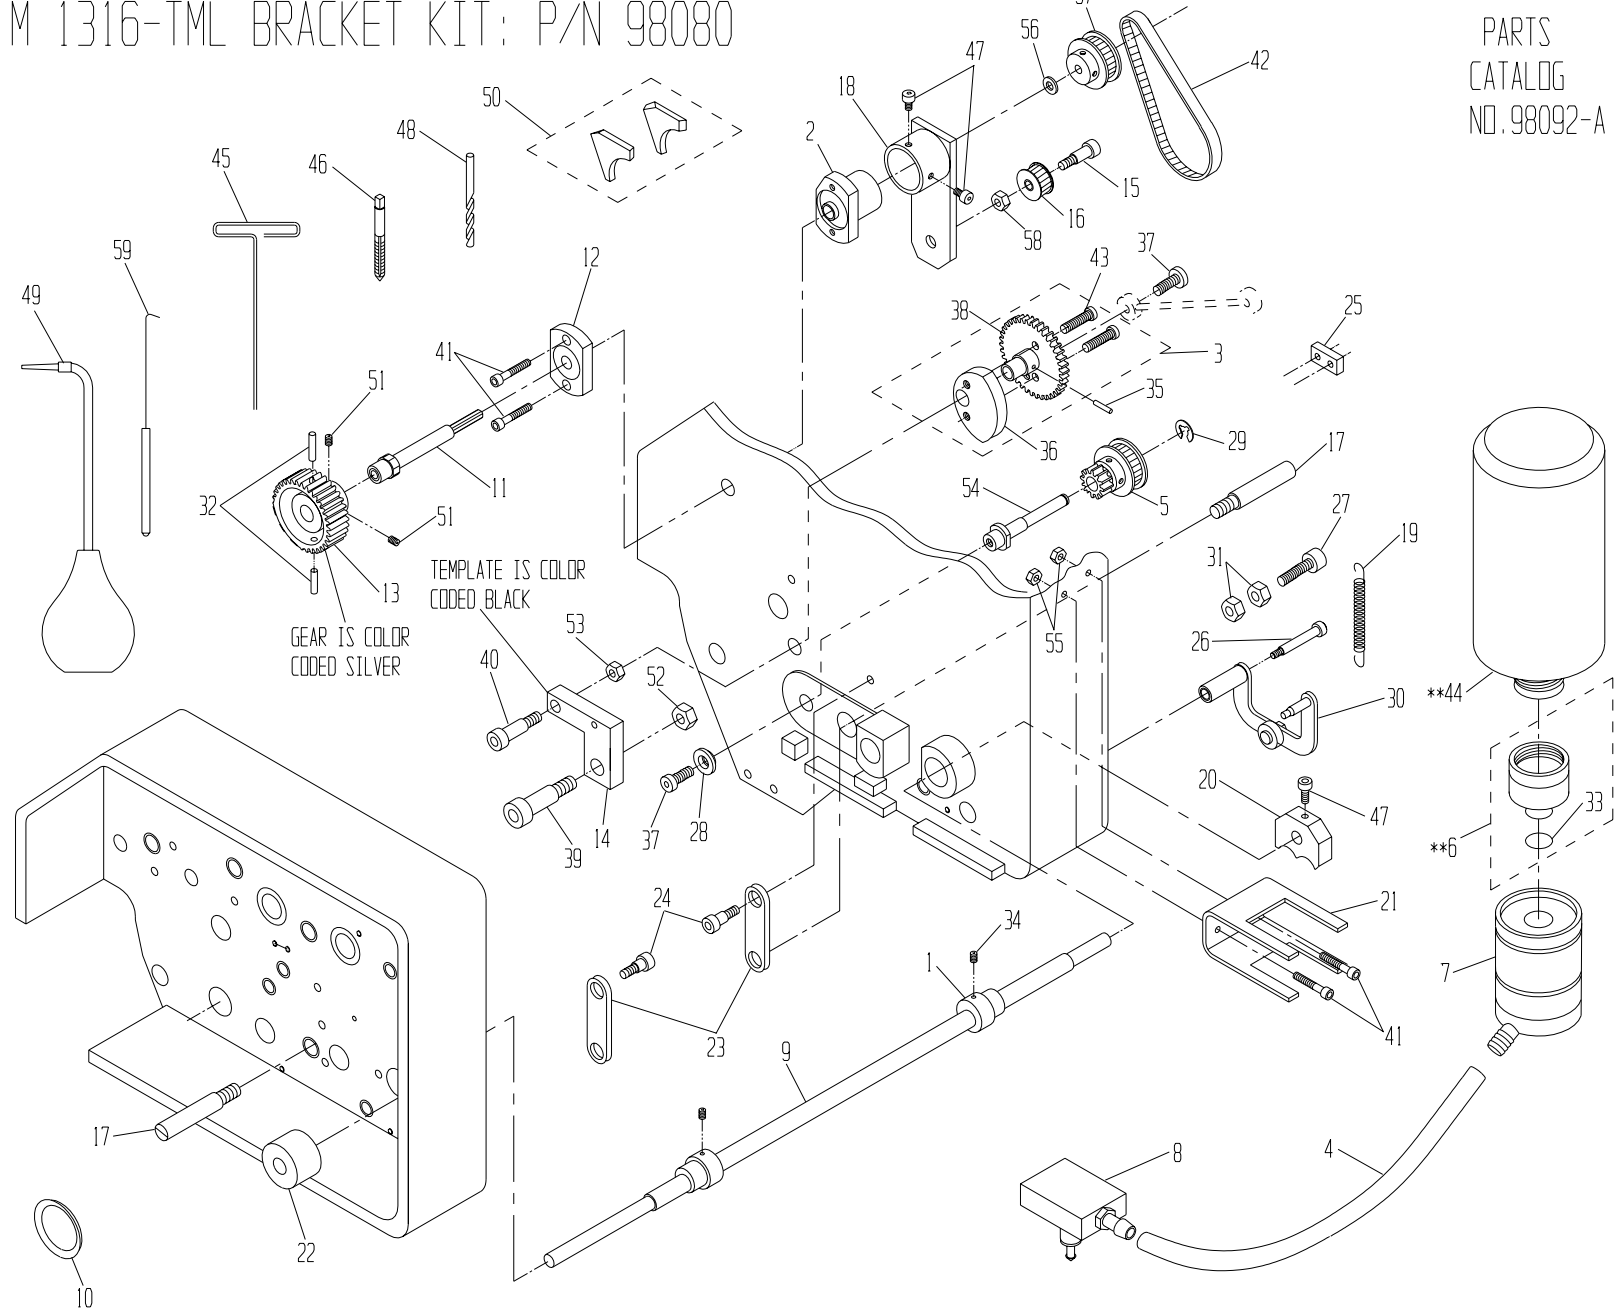

* PART IS INCLUDED IN OUTLINED SUBASSEMBLY

55.	92055	BALL KNOB	*
54.	92072	RIVET	*
53.	92058	LATCH (SPRING, SLIDE, WASHER)	*
52.	91806	6-32 x 3/8 SCREW	*
51.	92073	THREADED STUD	2
50.	91796	1/4 x 3/8 SHOULDER SCREW	4
49.	92296	R.H. SHOULDER BOLT	*
48.	92295	L.H. SHOULDER BOLT	*
47.	91836	8-32 x 3/4 SOC HEAD CAP SCREW	4
46.	91802	3-48 x 1/4 FLAT HEAD SCREW	2
45.	92494	WARNING DECAL	*
44.	91833	10-32 x 3/4 CAP SCREW	4
43.	91813	10-24 x 1/2 SET SCREW	2
42.	91810	10-24 x 1/8 SLOTTED SET SCREW	2
41.	91811	10-24 x 1/4 SET SCREW	4
40.	92259	SPRING COVER	*
39.	92236	TAB SPRING	*
38.	92238	R.H. COMPRESSION SPRING	*
37.	92299	L.H. COMPRESSION SPRING	*
ITEM	PART NO.	DESCRIPTION	QTY.

M 1316-TML BRACKET KIT: P/N 98080

PARTS
CATALOG
NO. 98092-A

* PART IS INCLUDED IN OUTLINED SUBASSEMBLY
 ** PART IS NOT INCLUDED WITH BRACKET KIT, P/N 98080

59.	92787	HOOK	1
58.	91968	10-24 NUT	1
57.	95414	PULLEY	1
56.	95105	THRUST BEARING	1
55.	91969	10-32 LOCK NUT	2
54.	95406	IDLER SHAFT	1
53.	91983	5/16-18 HEX NUT	1
52.	91975	3/8-16 HEX NUT	1
51.	91906	8-32x 1/4 SET SCREW	2
50.	92370	SEAL SET	1
49.	92779	ASSY, SYRINGE, LG. NECK	1
48.	93643	#7 DRILL	1
47.	91818	10-24 x 3/8 CAP SCREW	3
46.	93644	1/4-20 TAP	1
45.	90755	3/32 T-HANDLE HEX KEY	1
44.	92771	CALIBRATED BOTTLE	**
43.	91866	1/4-20 x 1" LOW HEAD SCR.	*
42.	95415	TIMING BELT	1
41.	91846	10-32 x 7/8 CAP SCREW	4
40.	94397	3/8 x 3/4 SHOULDER SCREW	1
39.	91792	1/2x1 SHOULDER BOLT	1
ITEM	PART NO.	DESCRIPTION	QTY.