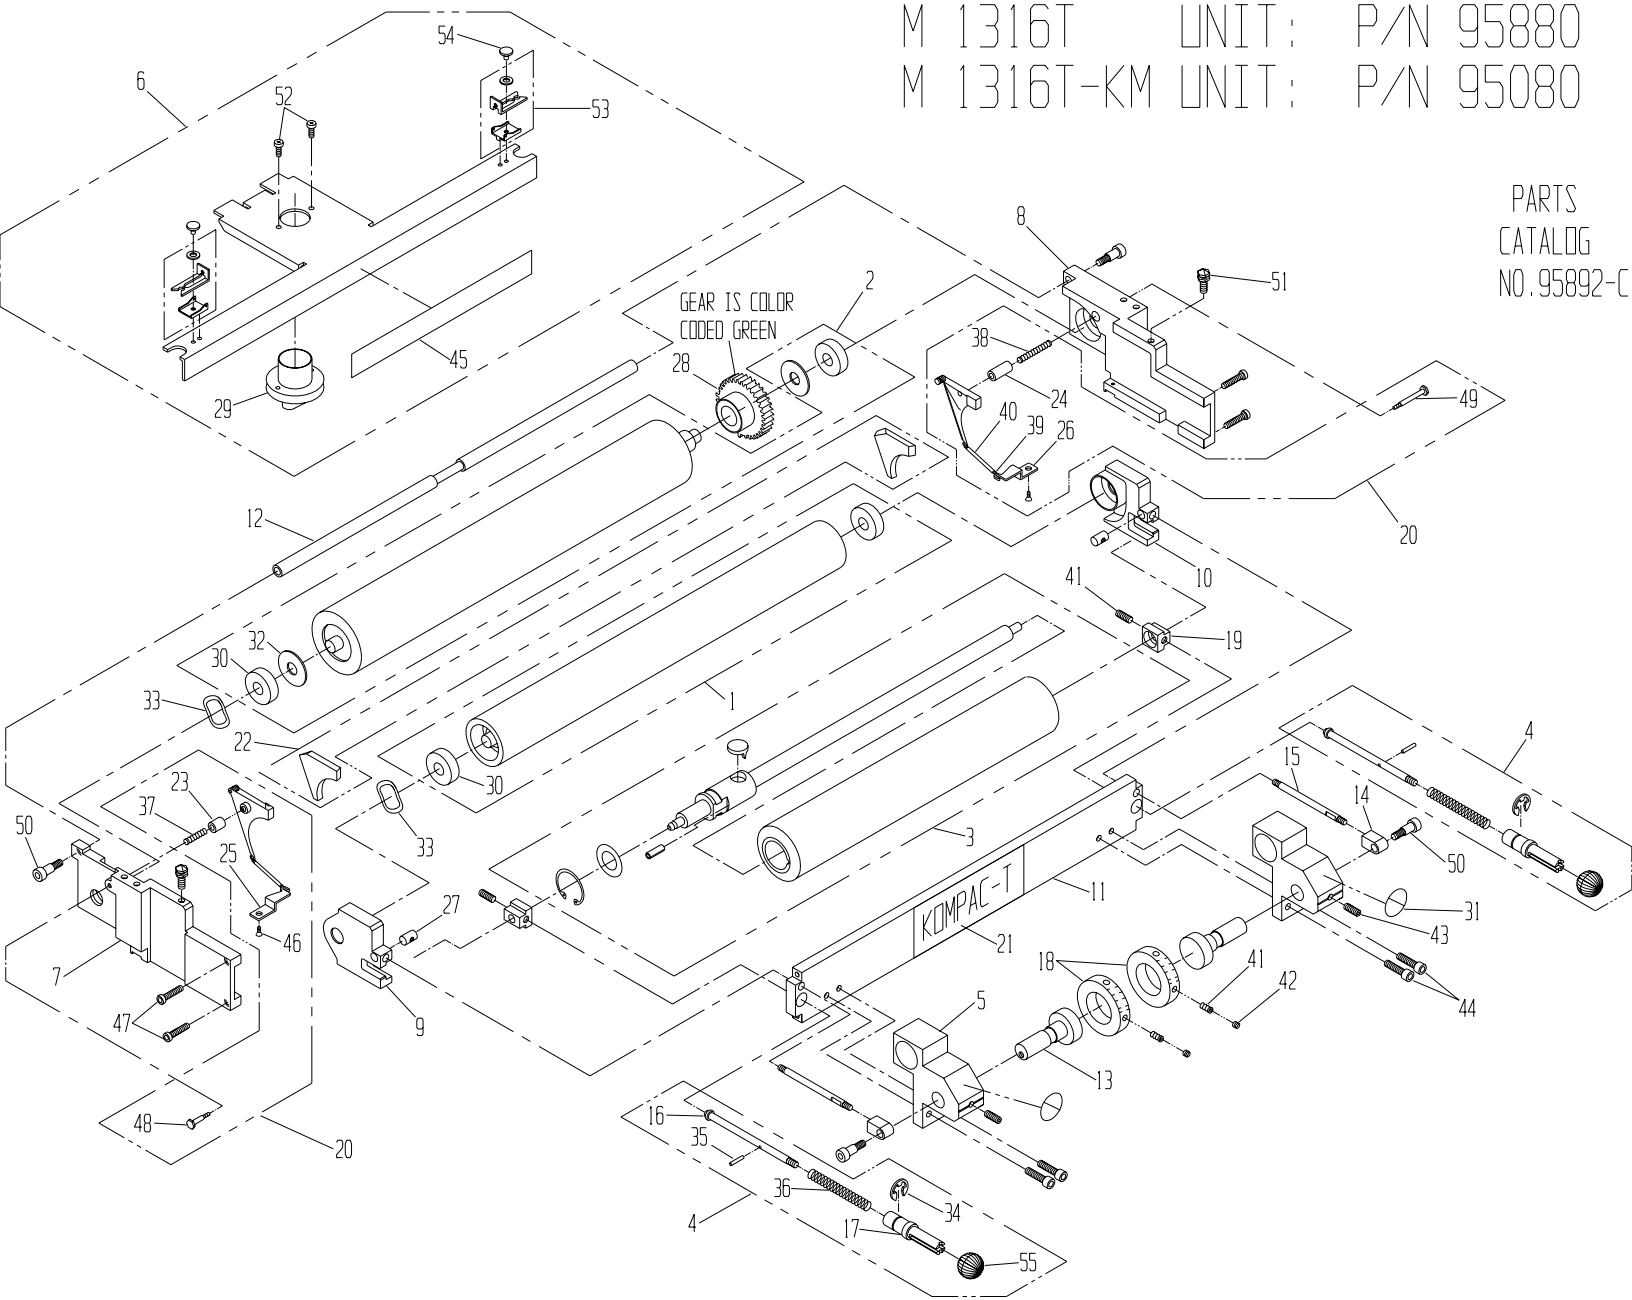

* PART IS INCLUDED IN OUTLINED SUBASSEMBLY

55.	92055	BALL KNOB	*
54.	92072	RIVET	*
53.	92058	LATCH (SPRING, SLIDE, WASHER)	*
52.	91806	6-32 x 3/8 SCREW	*
51.	92073	THREADED STUD	2
50.	91796	1/4 x 3/8 SHOULDER SCREW	4
49.	92296	R.H. SHOULDER BOLT	*
48.	92295	L.H. SHOULDER BOLT	*
47.	91836	8-32 x 3/4 SQC HEAD CAP SCREW	4
46.	91802	3-48 x 1/4 FLAT HEAD SCREW	2
45.	92494	WARNING DECAL	*
44.	91833	10-32 x 3/4 CAP SCREW	4
43.	91813	10-24 x 1/2 SET SCREW	2
42.	91810	10-24 x 1/8 SLOTTED SET SCREW	2
41.	91811	10-24 x 1/4 SET SCREW	4
40.	92259	SPRING COVER	*
39.	92236	TAB SPRING	*
38.	92238	R.H. COMPRESSION SPRING	*
37.	92299	L.H. COMPRESSION SPRING	*
ITEM	PART NO.	DESCRIPTION	QTY.

36.	95443	COMPRESSION SPRING	*
35.	91940	3/32 x 1/2 ROLL PIN	*
34.	91934	7/16 E-RING	*
33.	92491	WAVE WASHER	2
32.	92415	THRUST WASHER	*
31.	92601	INWARD NIP DECAL	2
30.	92401	BEARING	*
29.	95408	NOZZLE	*
28.	92910	M1316 GEAR CLUTCH ASSY	1
27.	95467	ROD SWIVEL	2
26.	92298	R.H. TAB	*
25.	92297	L.H. TAB	*
24.	92294	R.H. GUIDE PIN	*
23.	92293	L.H. GUIDE PIN	*
22.	92370	SEAL SET	1
21.	91004	KOMPAC-T NAMEPLATE	1
20.	92670	COMPLETE BACKING PLATE ASSY	1
19.	91295	OSCILLATOR BLOCK	2
ITEM	PART NO.	DESCRIPTION	QTY.

M 1316-TSL BRACKET KIT: P/N 95740

PARTS CATALOG NO. 95892-C

* PART IS INCLUDED IN OUTLINED SUBASSEMBLY

** PART IS NOT INCLUDED WITH BRACKET KIT, P/N 95740

59.	92787	HOOK	1
58.	91968	10-24 NUT	1
57.	95414	PULLEY	1
56.	95105	THRUST BEARING	1
55.	91969	10-32 LOCK NUT	2
54.	95406	IDLER SHAFT	1
53.	91983	5/16-18 HEX NUT	1
52.	91975	3/8-16 HEX NUT	1
51.	91906	8-32x 1/4 SET SCREW	2
50.	92370	SEAL SET	1
49.	92779	ASSY, SYRINGE, LG. NECK	1
48.	93643	#7 DRILL	1
47.	91818	10-24 x 3/8 CAP SCREW	2
46.	93644	1/4-20 TAP	1
45.	90755	3/32 T-HANDLE HEX KEY	1
44.	92771	CALIBRATED BOTTLE	**
43.	91866	1/4-20 x 1" LOW HEAD SCR.	*
42.	95415	TIMING BELT	1
41.	91846	10-32 x 7/8 CAP SCREW	4
40.	94397	3/8 x 3/4 SHOULDER SCREW	2
39.	91792	1/2x1 SHOULDER BOLT	1
ITEM	PART NO.	DESCRIPTION	QTY