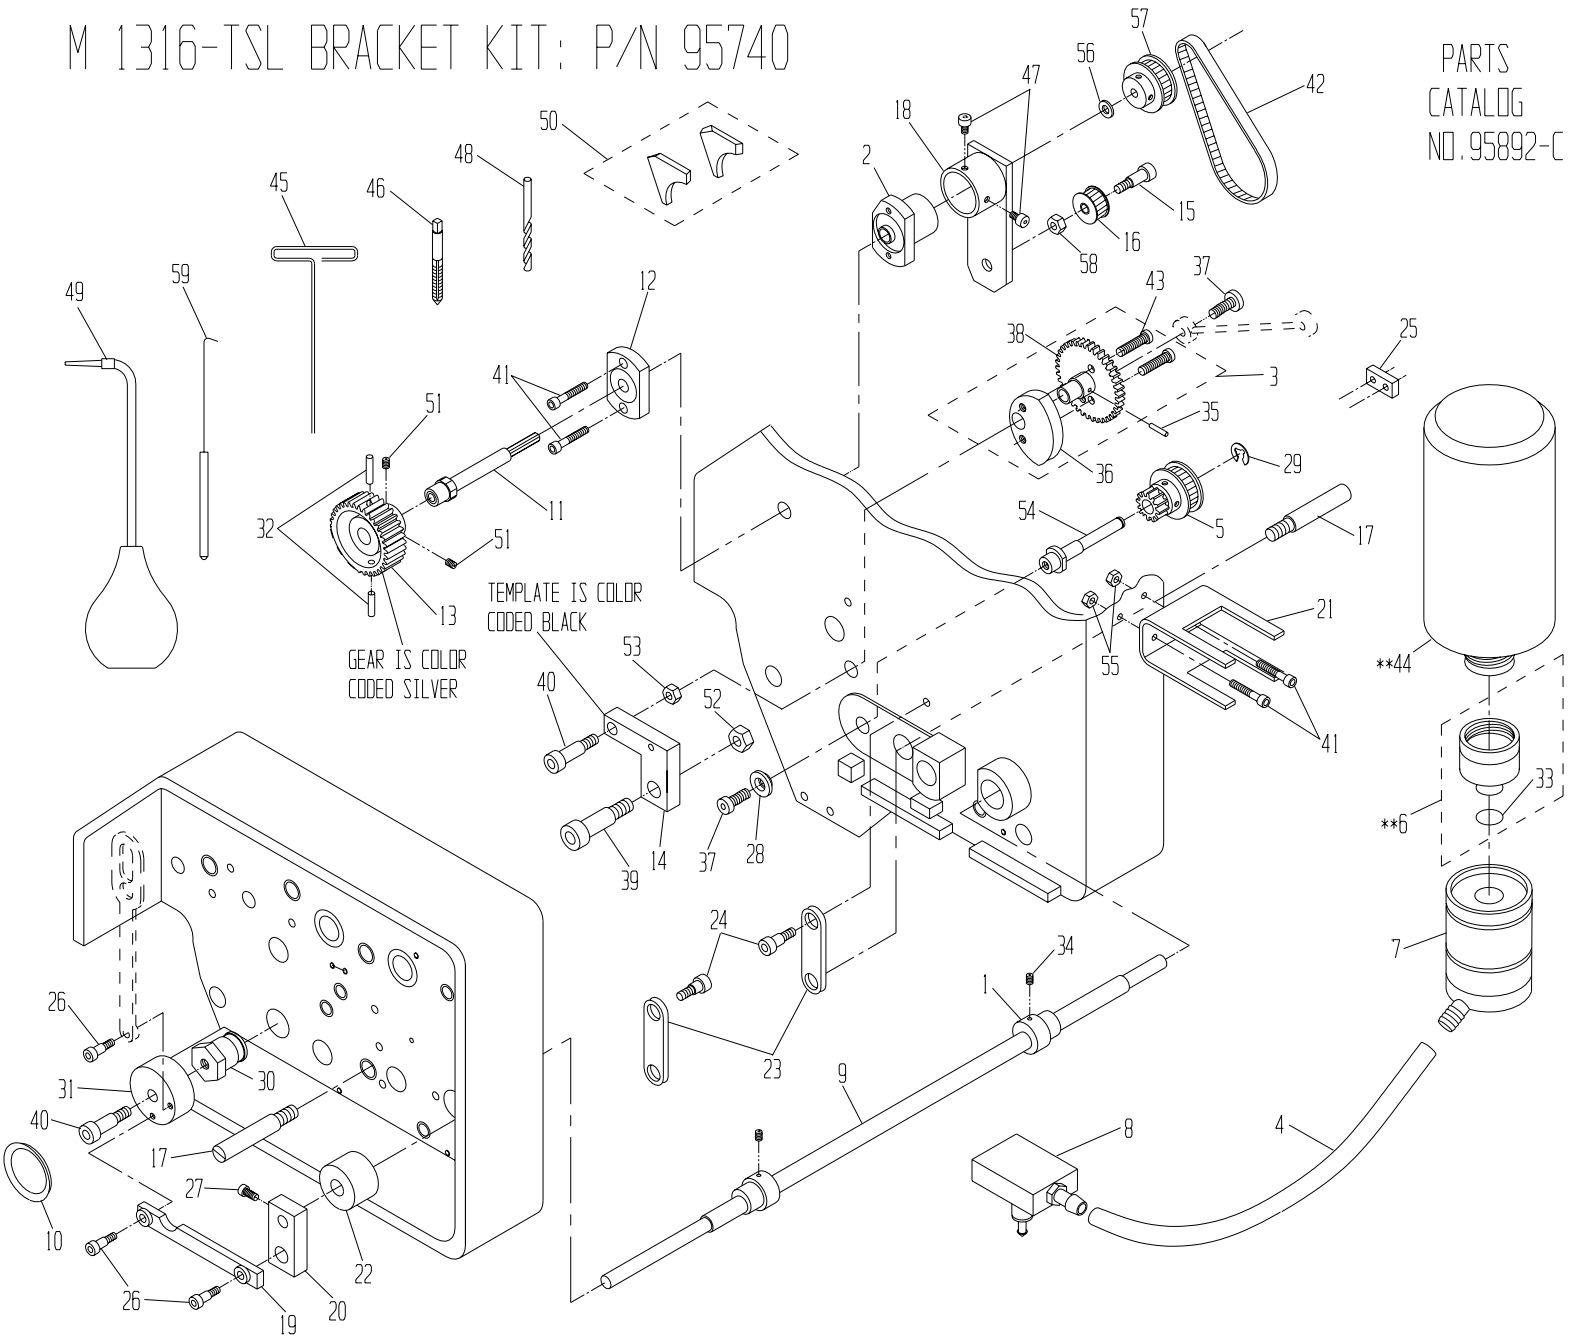

* PART IS INCLUDED IN OUTLINED SUBASSEMBLY

55.	92055	BALL KNOB	*
54.	92072	RIVET	*
53.	92058	LATCH (SPRING, SLIDE, WASHER)	*
52.	91806	6-32 x 3/8 SCREW	*
51.	92073	THREADED STUD	2
50.	91796	1/4 x 3/8 SHOULDER SCREW	4
49.	92296	R.H. SHOULDER BOLT	*
48.	92295	L.H. SHOULDER BOLT	*
47.	91836	8-32 x 3/4 SQC HEAD CAP SCREW	4
46.	91802	3-48 x 1/4 FLAT HEAD SCREW	2
45.	92494	WARNING DECAL	*
44.	91833	10-32 x 3/4 CAP SCREW	4
43.	91813	10-24 x 1/2 SET SCREW	2
42.	91810	10-24 x 1/8 SLOTTED SET SCREW	2
41.	91811	10-24 x 1/4 SET SCREW	4
40.	92259	SPRING COVER	*
39.	92236	TAB SPRING	*
38.	92238	R.H. COMPRESSION SPRING	*
37.	92299	L.H. COMPRESSION SPRING	*
ITEM	PART NO.	DESCRIPTION	QTY.

M 1316-TSL BRACKET KIT: P/N 95740

PARTS CATALOG NO. 95892-C

* PART IS INCLUDED IN OUTLINED SUBASSEMBLY

** PART IS NOT INCLUDED WITH BRACKET KIT, P/N 95740

59.	92787	HOOK	1
58.	91968	10-24 NUT	1
57.	95414	PULLEY	1
56.	95105	THRUST BEARING	1
55.	91969	10-32 LOCK NUT	2
54.	95406	IDLER SHAFT	1
53.	91983	5/16-18 HEX NUT	1
52.	91975	3/8-16 HEX NUT	1
51.	91906	8-32x 1/4 SET SCREW	2
50.	92370	SEAL SET	1
49.	92779	ASSY, SYRINGE, LG. NECK	1
48.	93643	#7 DRILL	1
47.	91818	10-24 x 3/8 CAP SCREW	2
46.	93644	1/4-20 TAP	1
45.	90755	3/32 T-HANDLE HEX KEY	1
44.	92771	CALIBRATED BOTTLE	**
43.	91866	1/4-20 x 1" LOW HEAD SCR.	*
42.	95415	TIMING BELT	1
41.	91846	10-32 x 7/8 CAP SCREW	4
40.	94397	3/8 x 3/4 SHOULDER SCREW	2
39.	91792	1/2x1 SHOULDER BOLT	1
ITEM	PART NO.	DESCRIPTION	QTY