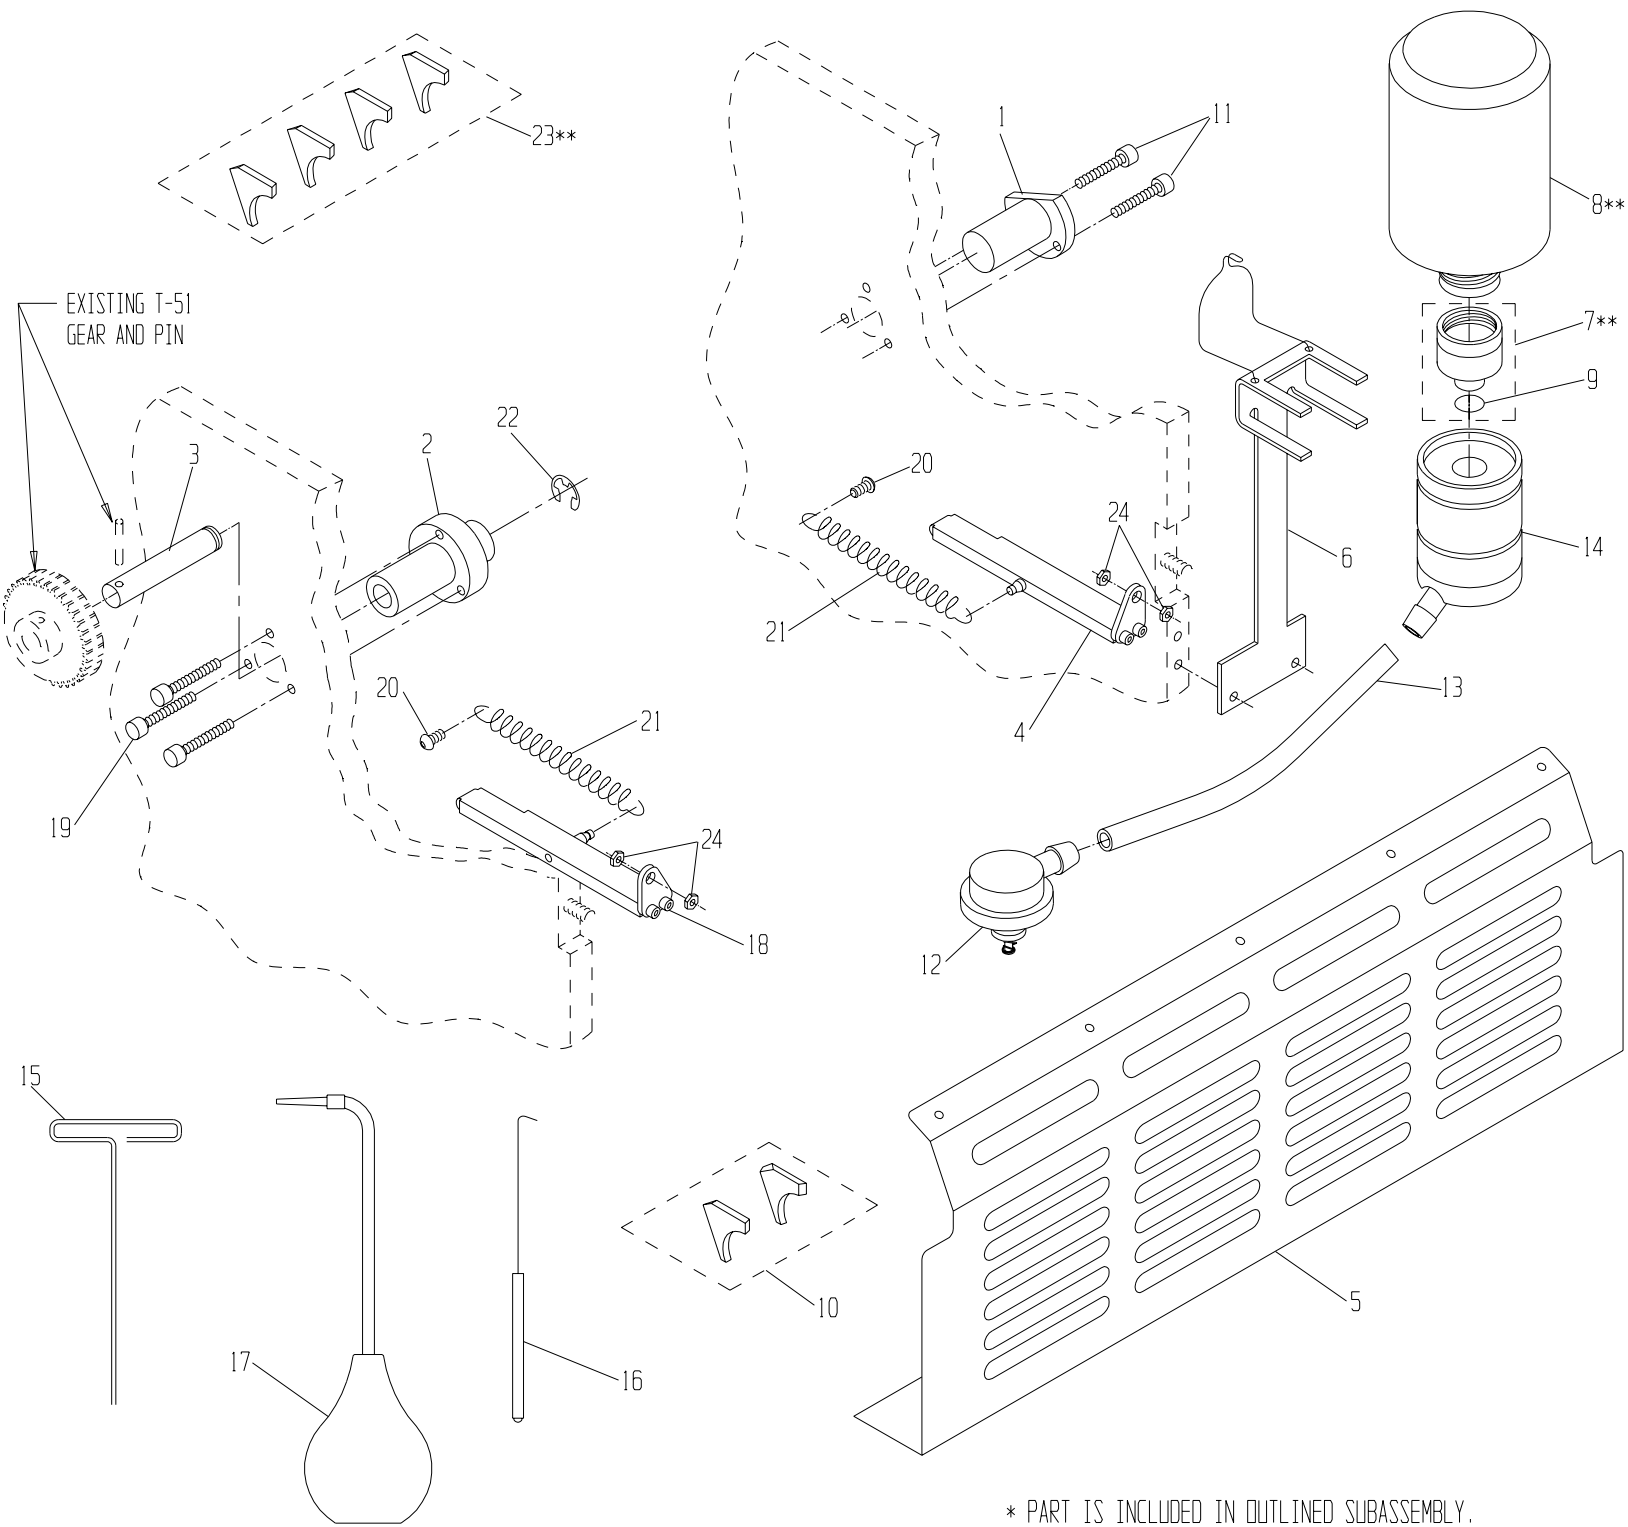

* PART IS INCLUDED IN OUTLINED SUBASSEMBLY.
** ITEMS ARE NOT PART OF BRACKET KIT.

24	091932	NUT, JAM 1/4-20	4
23	094990	FELT CLEANING SEALS (4)	1
22	091934	E-RING, 7/16	1
21	095837	SPRING, EXTENSION	2
20	091819	SCREW, #10-24 x 1/2 BUT HD	2
19	091828	SCREW, #10-24 x 1 SOC HD	3
18	095824	ASSY, ADJUSTING, L.H.	1
17	092779	ASSY, SYRINGE, LG NECK	1

16	092787	HOOK	1
15	090755	3/32" T- WRENCH	1
14	092740	BOTTLE VALVE ASSY	1
13	092756	1/2" I.D. VINYL TUBING	1
12	092750	ADAPTER BASE ASSY	1
11	091868	SCREW, 1/4-20 x 3/4 SOC HD	2
10	092370	SEAL SET (L & R)	1
9	092765	O-RING	*

8	092771	CALIBRATED BOTTLE	1
7	092760	DISPENSING VALVE ASSY	1
6	095861	BRACKET, BOTTLE	1
5	095836	GUARD, SAFETY. 2728	1
4	095834	ASSY, ADJUSTING, R.H.	1
3	095842	SHAFT	1
2	095847	ASSY, HOUSING	1
1	095845	SUPPORT, UNIT, NON-OP	1

ITEM#	PART #	DESCRIPTION	QTY

ITEM#	PART #	DESCRIPTION	QTY

ITEM#	PART #	DESCRIPTION	QTY